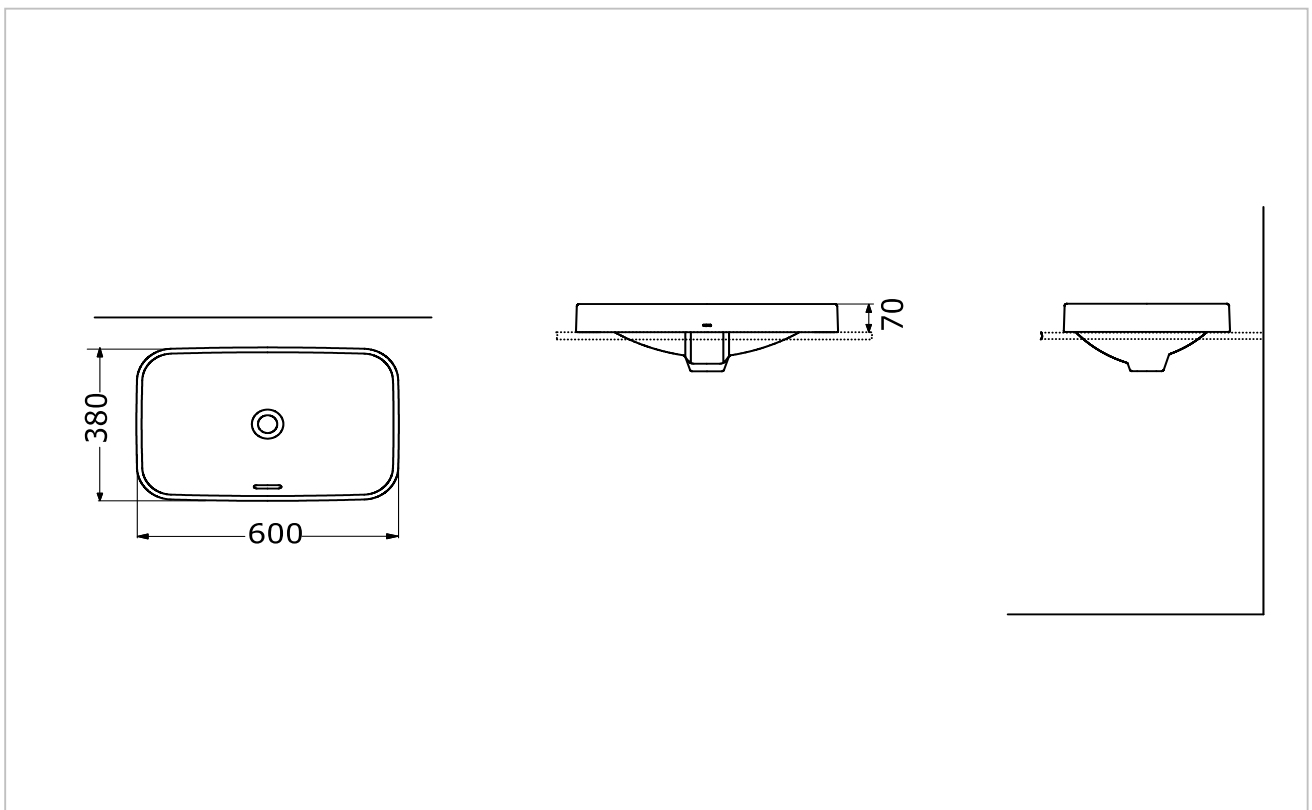

**TOTO**

**LAVATORIES**

**LW5716**

*Console Lavatory*

**Product Features**

Console Lavatory

Size : 600W x 380D x 70H mm

Suggestion Fittings & Parts