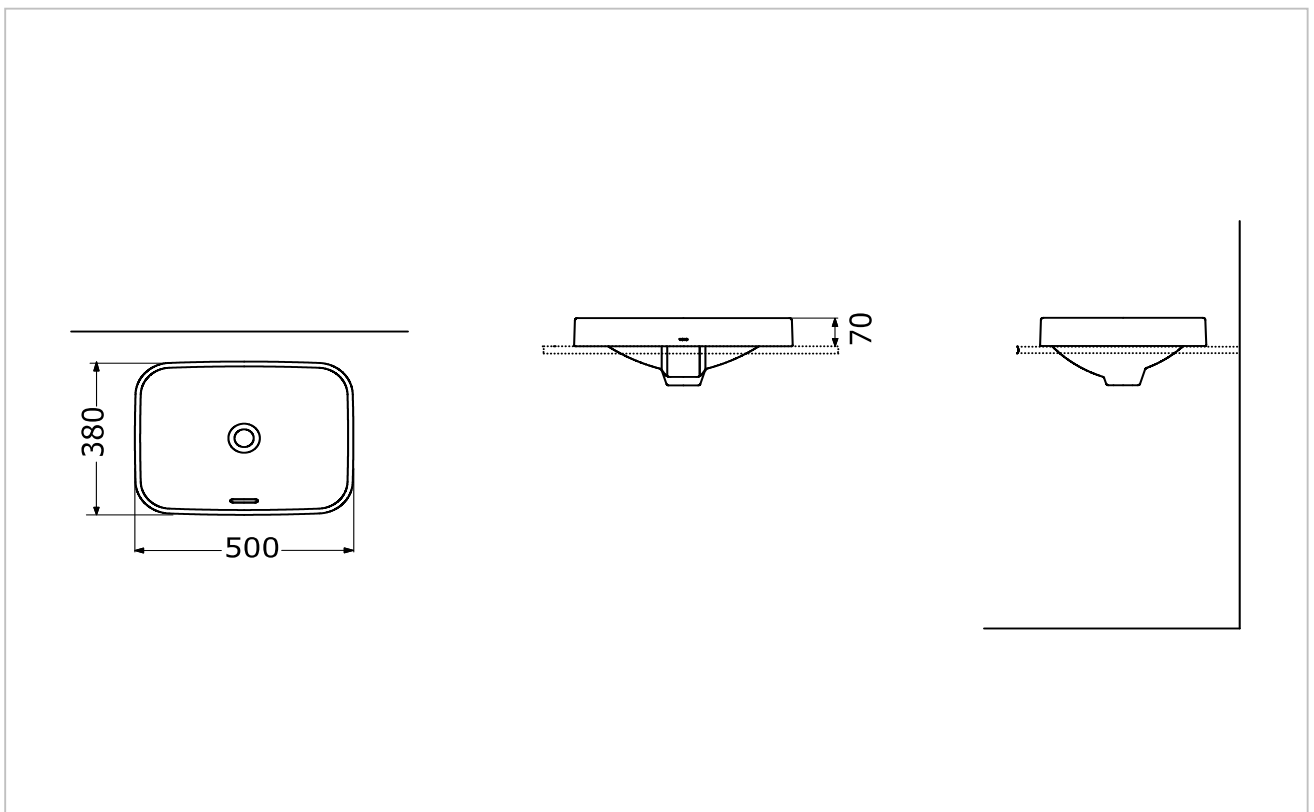

TOTO

LAVATORIES

LW5715

Console Lavatory

Product Features

Console Lavatory

Size : 500W x 380D x 70H mm

Suggestion Fittings & Parts