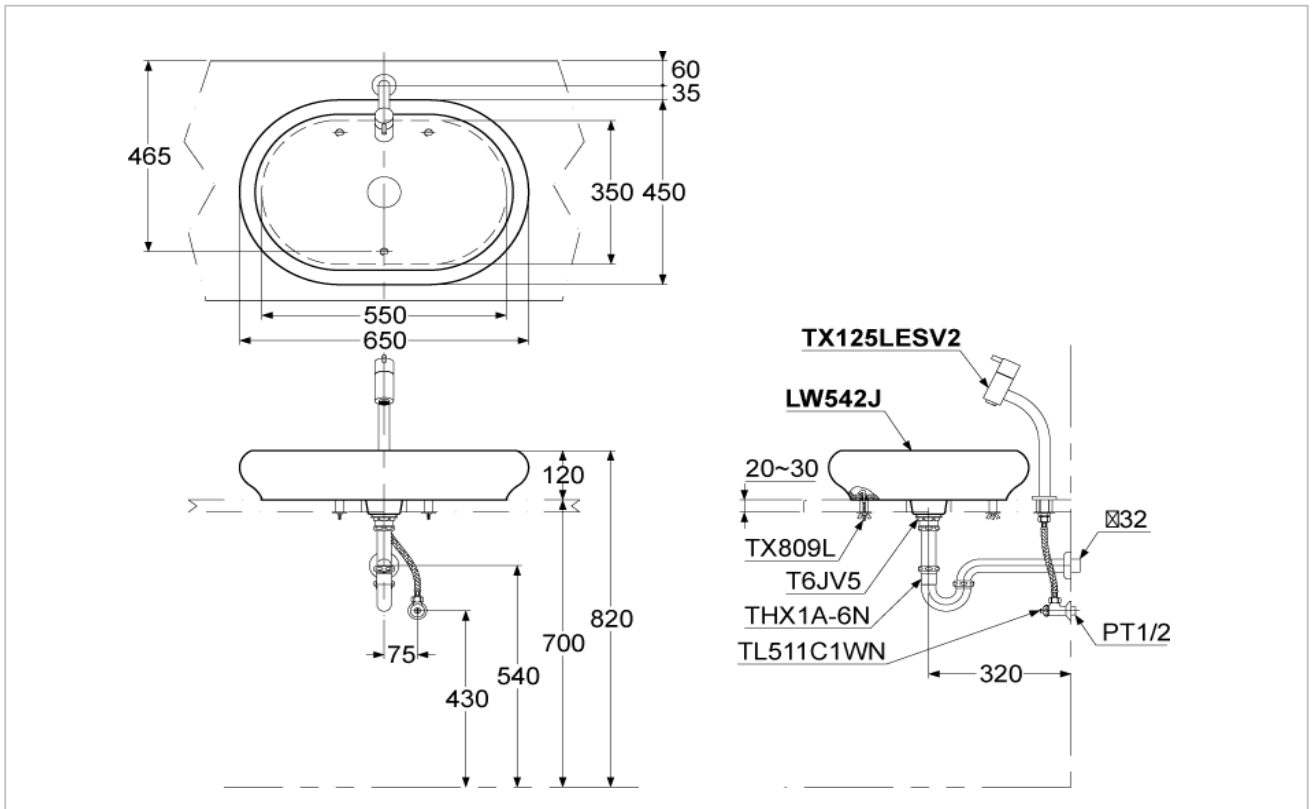

### LW542J

Console Lavatory

### Product Features

Console Lavatory

Size : 650W x 450D x 120H mm

Suggestion Fittings & Parts

Remark : We reserve the right to change some parts for suitability.

TOTO (THAILAND) CO.,LTD  
Bangkok Office : G Tower Grand Rama 9,12th Floor, South Wing, 9 Rama IX Road,  
Huaykwang Sub-district,Huaykwang District, Bangkok. 10310 Thailand  
Tel : +(66)2-117-9520(AUTO) Fax : +(66)2-117-9527  
th.toto.com