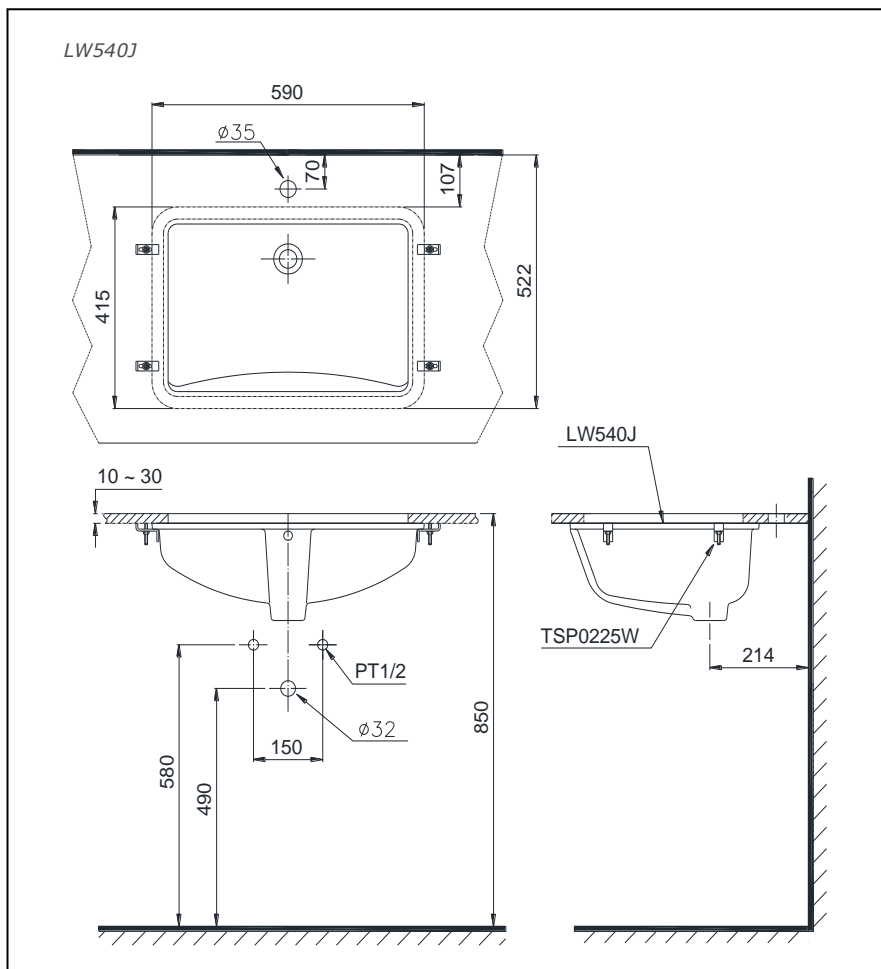

Item number: LW540J

Features

- Modern, elegant, square shape styling
- Rear overflow

Specifications

Size : 590Wx415D (mm)

Parts description

- LW540J
Lavatory
- LW540J
Lavatory Body

Under counter Lavatory

Drawing:

Lavatory faucet, supporting fitting and hanger support (TSP0225W) are not included.

Colors

White

Remarks:

Please call TOTO sales representative for consultancy of lavatory faucet and drainage pipe fitting.