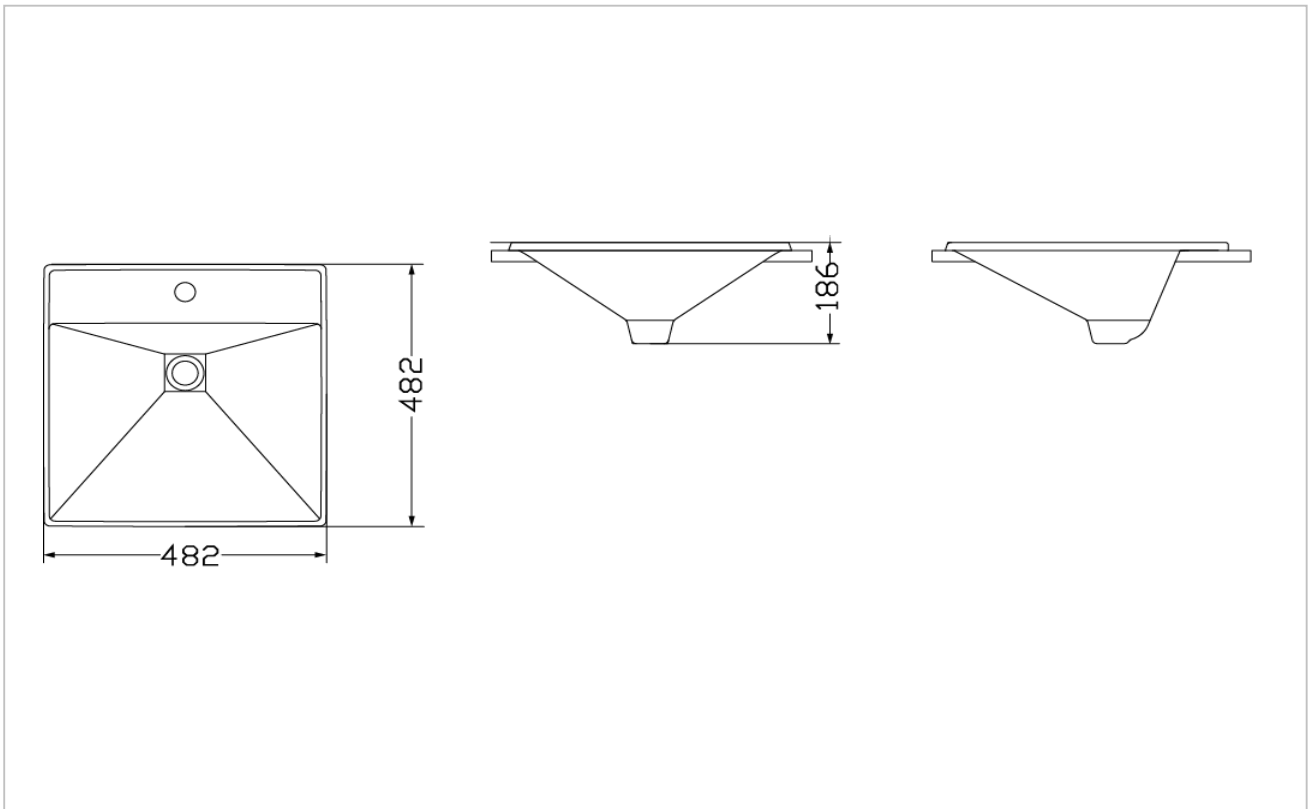

### LW538RCB

Self Rimming Lavatory

#### Product Features

Self Rimming Lavatory (1 Tap Hole)  
Size : 482W x 482D mm  
with CeFiONtect

TOTO  
GREEN  
CHALLENGE

Suggestion Fittings & Parts

Remark : We reserve the right to change some parts for suitability.