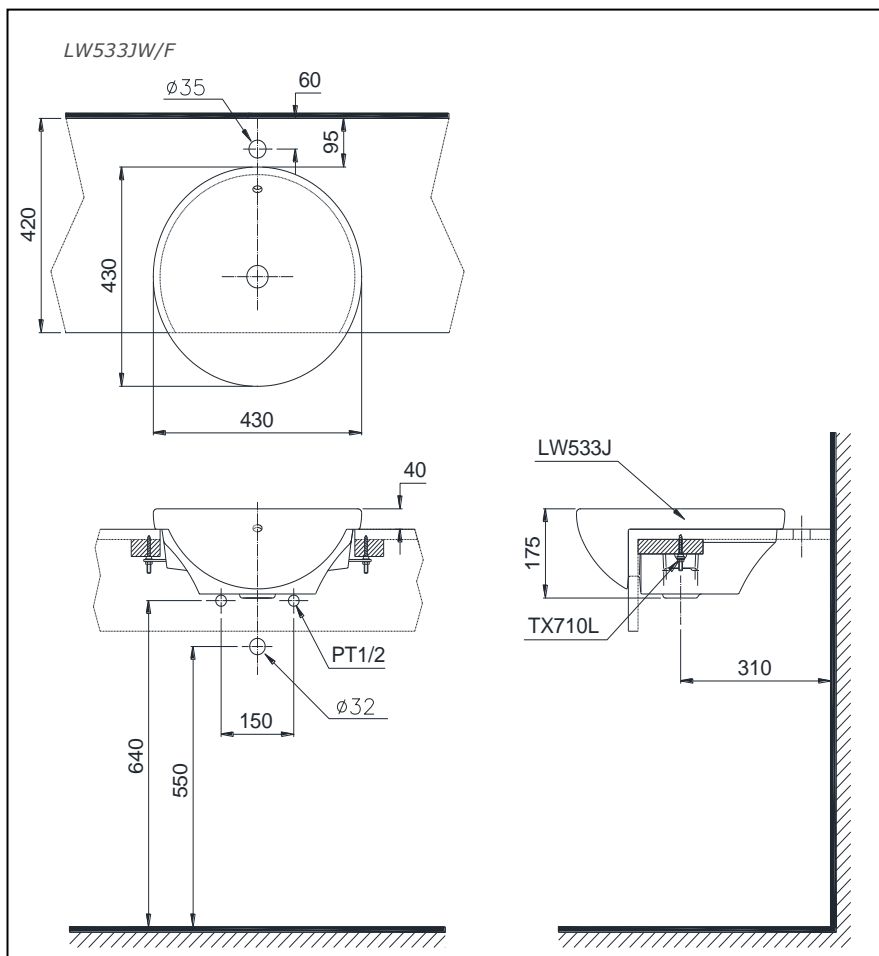

Item number: LW533JW/F

Features

- Modern, elegant styling
- Rear overflow

Specifications

Size : 430Wx430D (mm)

Parts description

● LW533JW/F

Lavatory

○ LW533J

Semi Recessed Lavatory

○ TX710L

Bracket & Screws

Semi Recessed Lavatory

Drawing:

Lavatory faucet are not included.

Colors

White

Remarks:

Please call TOTO sales representative for consultancy of lavatory faucet and drainage pipe fitting.