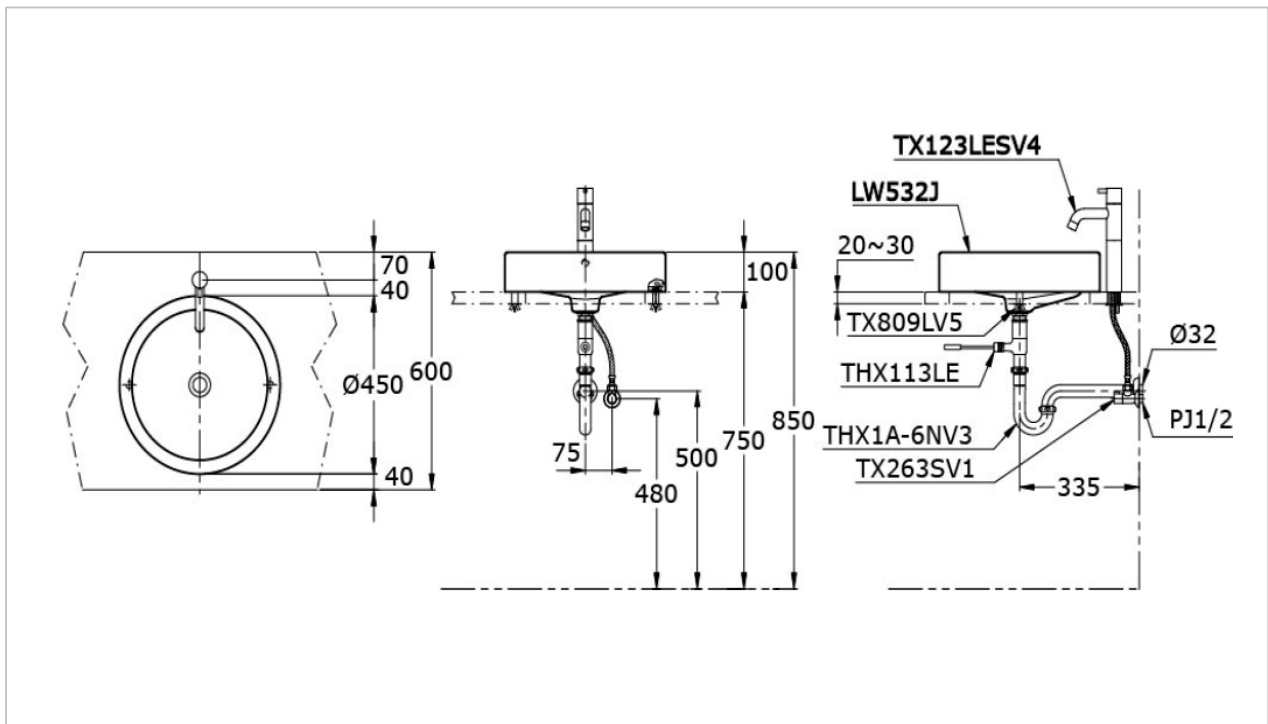

TOTO

SANITARY WARES

LW532J

Counter Lavatory

Product Features

Console Lavatory

Suggestion Fittings & Parts

Remark : We reserve the right to change some parts for suitability.