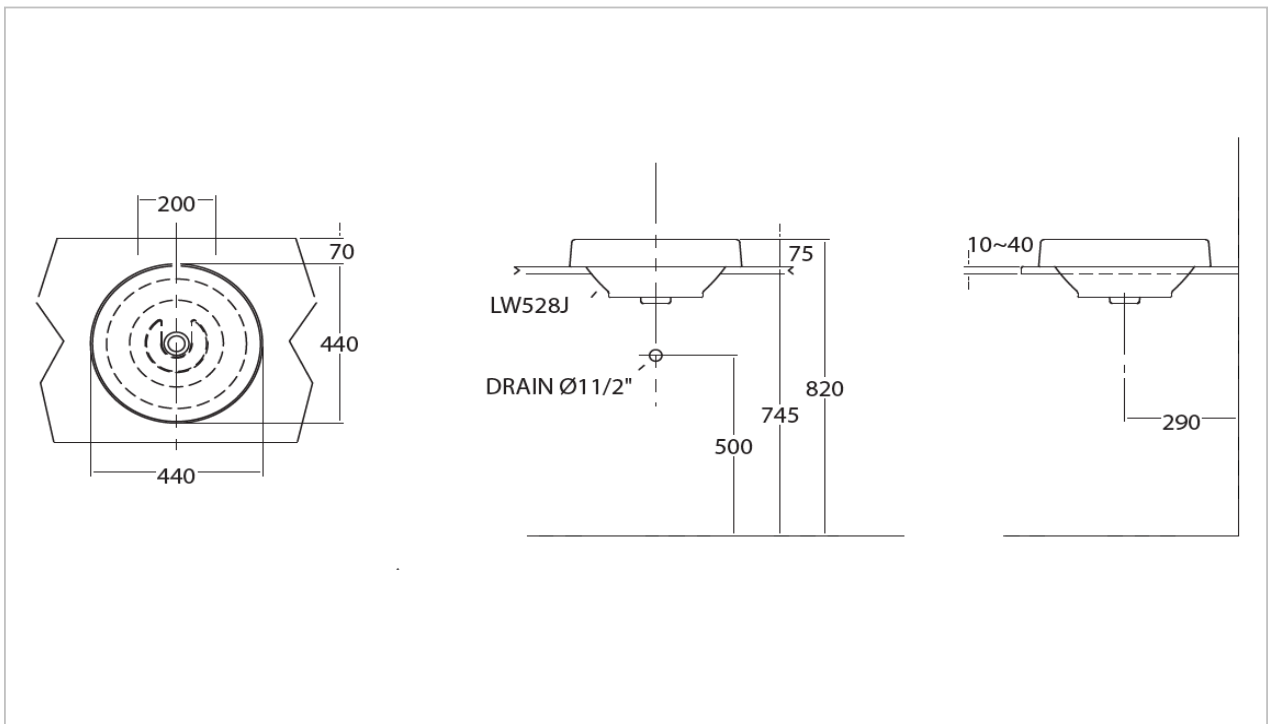

TOTO

LAVATORY

LW528J

"Ceradon" Console Lavatory

Product Features

Semi Recessed Console Lavatory
Size : \varnothing 440x75 mm

Suggestion Fittings & Parts

Remark : We reserve the right to change some parts for suitability.