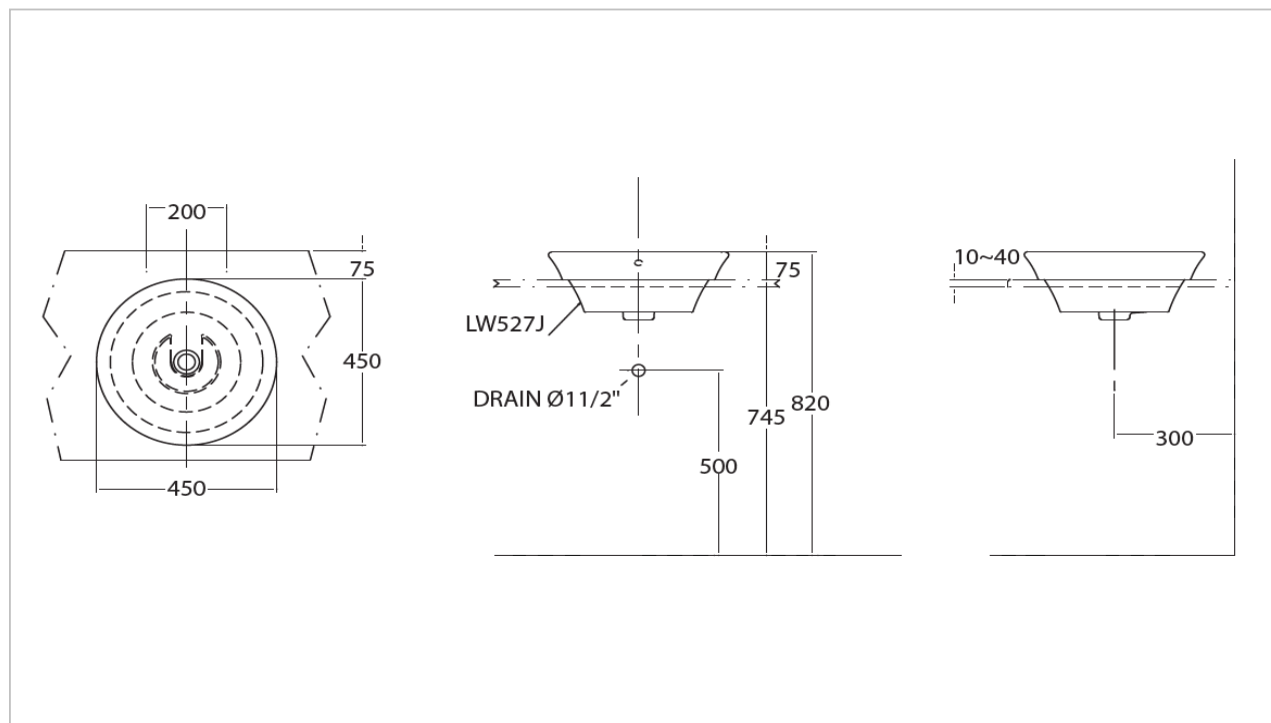

TOTO

LAVATORY

LW527J

"Ceravas" Console Lavatory

Product Features

Semi Recessed Console Lavatory
Size : \varnothing 450x75 mm

Suggestion Fittings & Parts

Remark : We reserve the right to change some parts for suitability.