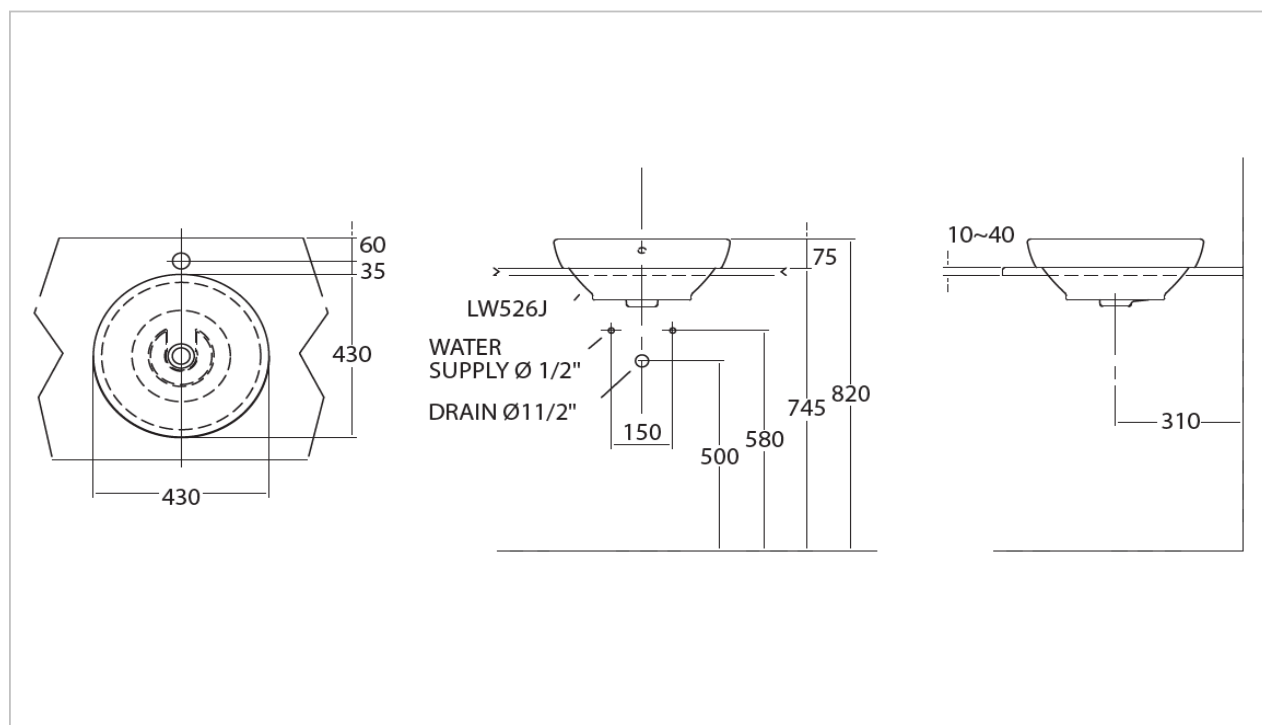

## LW526J

"Cerabo" Console Lavatory

### Product Features

Semi Recessed Console Lavatory  
Size :  $\varnothing$  430x75 mm