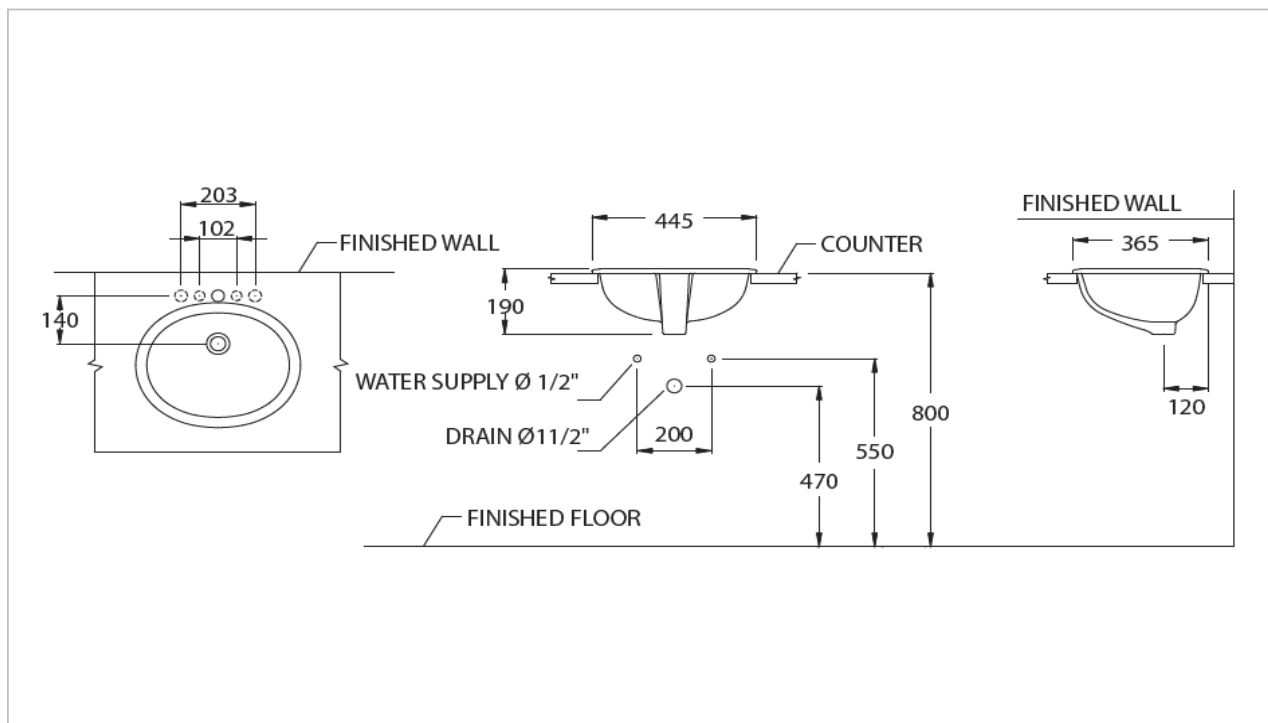

TOTO

LAVATORY

LW517

Self Rimming Lavatory

Product Features

Size : 445x365 mm

Suggestion Fittings & Parts

Remark : We reserve the right to change some parts for suitability.