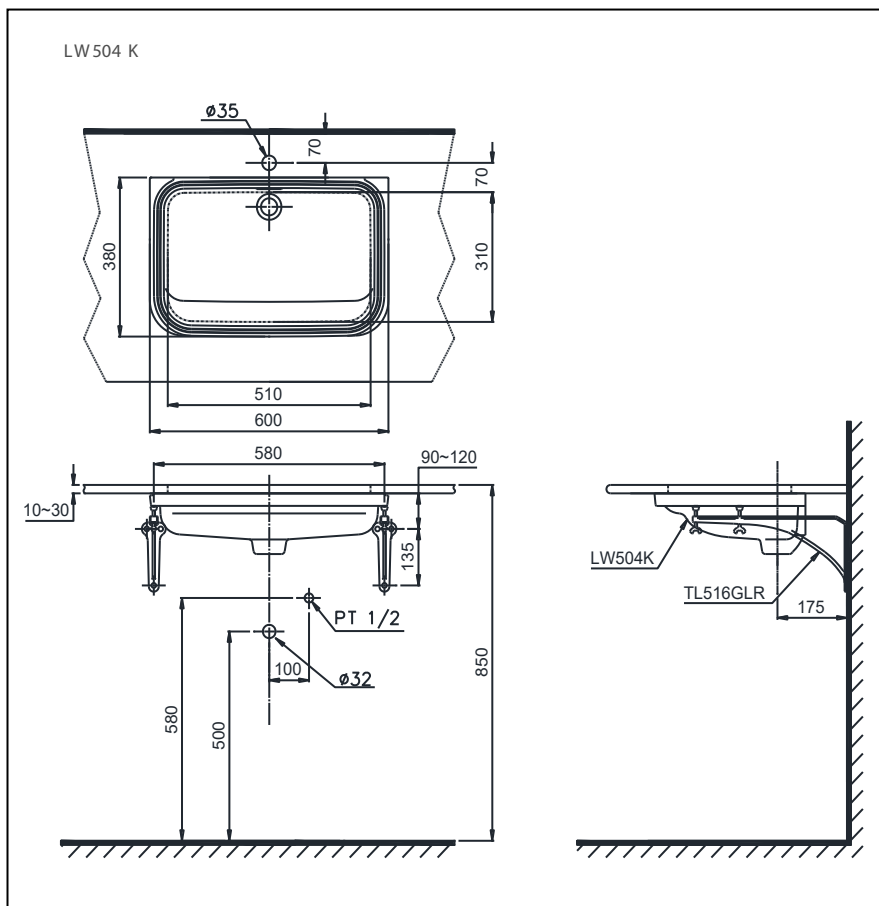

Item number: **LW504K**

Features

- Modern elegant square shape Styling
- Rear overflow
- CeFiONtect technology : super smooth lavabo, ion barrier glazing for a clean lavatory

Specifications

Size : 600 Wx380 Dx145H (mm)

Parts description

- LW504K Lavatory
- LW504K Lavatory Body

Optional part

- T6JV6 Outlet fitting
- TS303A(HM) Drainage pipe fitting
- S411 Connect outlet fitting
- TL516GLR Hanger support

Lavatory faucet are not included.

Colors

White

Remarks:

Please call TOTO sales representative for consultancy of lavatory faucet and drainage pipe fitting.

Under counter Lavatory

Drawing:

TOTO (THAILAND) CO.,LTD

Bangkok Office : G Tower Grand Rama 9,12th Floor, South Wing, 9 Rama IX Road,Huaykwang Sub-district,Huaykwang District, Bangkok. 10310 Thailand
Tel : +(66)2-117-9520(AUTO) Fax : +(66)2-117-9527
th.toto.com