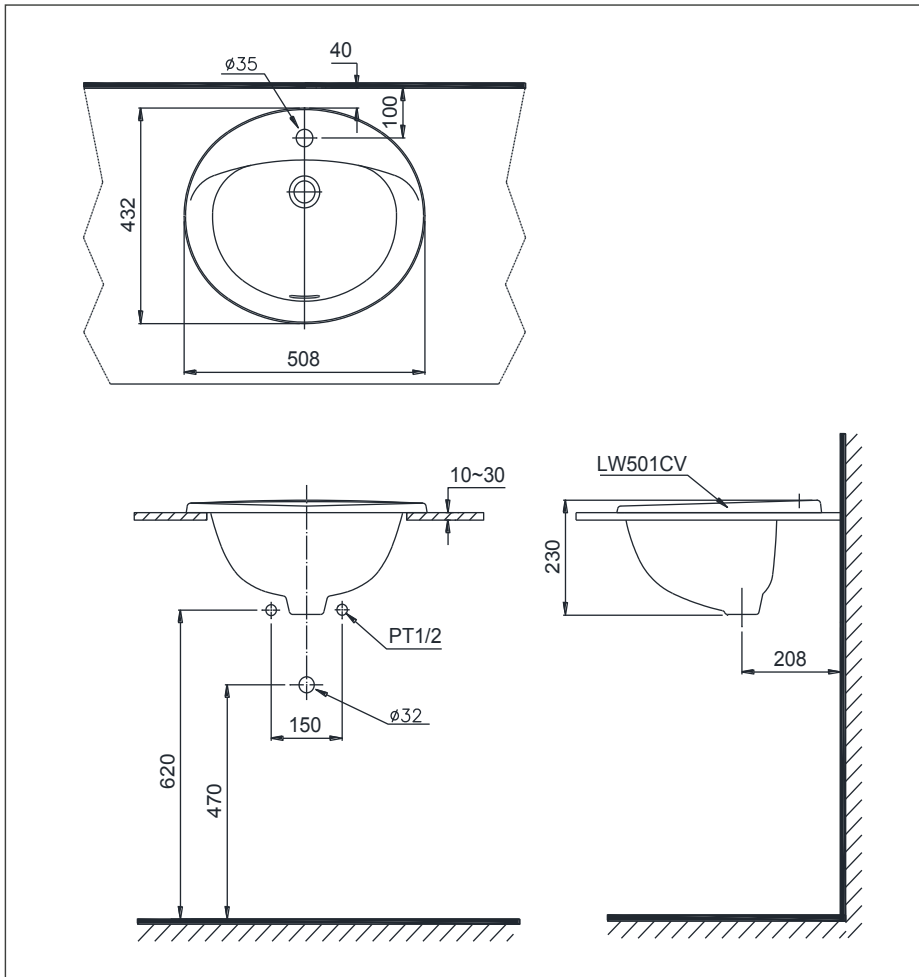

Self Rimming Lavatory

LW501R

Features

- Simple, elegant styling
- Deep internal bowl, comfortable use

Specifications

Size : 508W x 432D mm

Parts description

Faucet not included

- **LW501R**
Self Rimming Lavatory

Colors

White
with CEFIONTECT

Please consult a TOTO representative for details