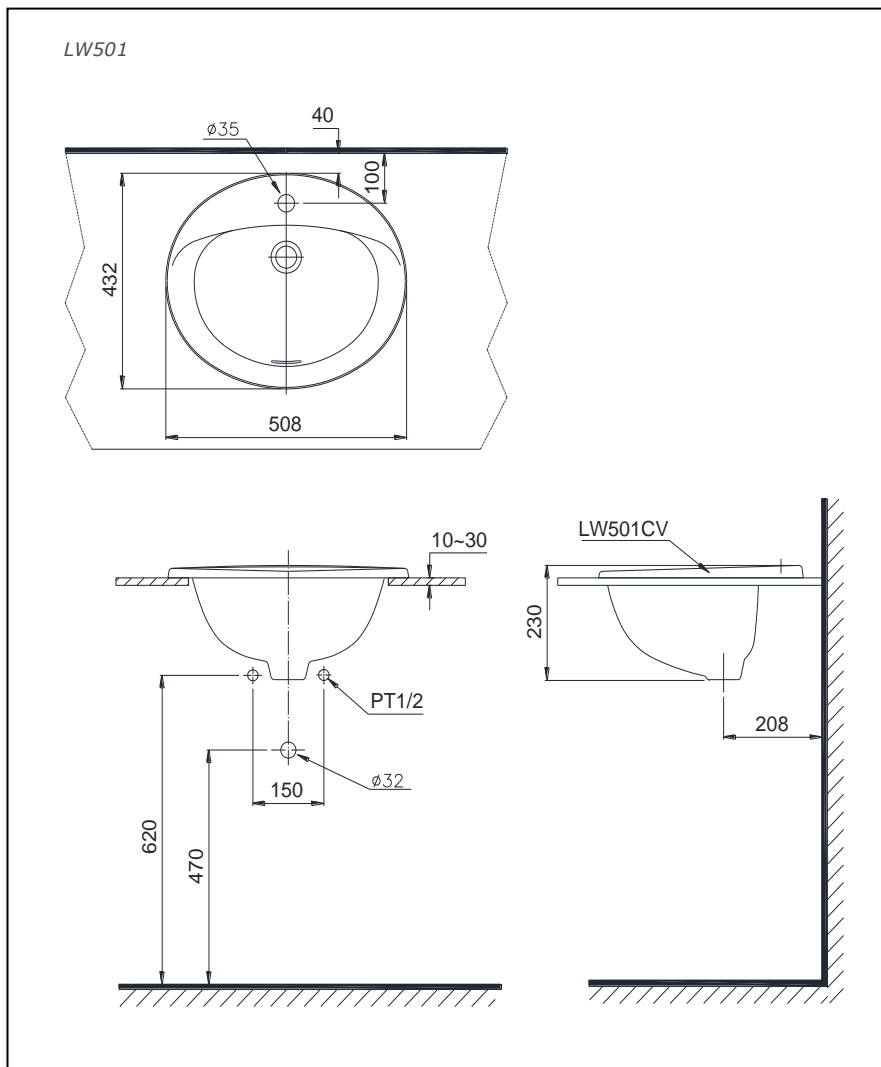

Item number: **LW501**

Self Rimming Lavatory

Drawing:

Features

- Simple, elegant styling
- Deep internal bowl, comfortable use

Specifications

Size : 508Wx432D (mm)

Parts description

● LW501

Lavatory

○ LW501CV

Self Rimming Lavatory

Lavatory faucet are not included.

Colors

White

Remarks:

Please call TOTO sales representative for consultancy of lavatory faucet and drainage pipe fitting.