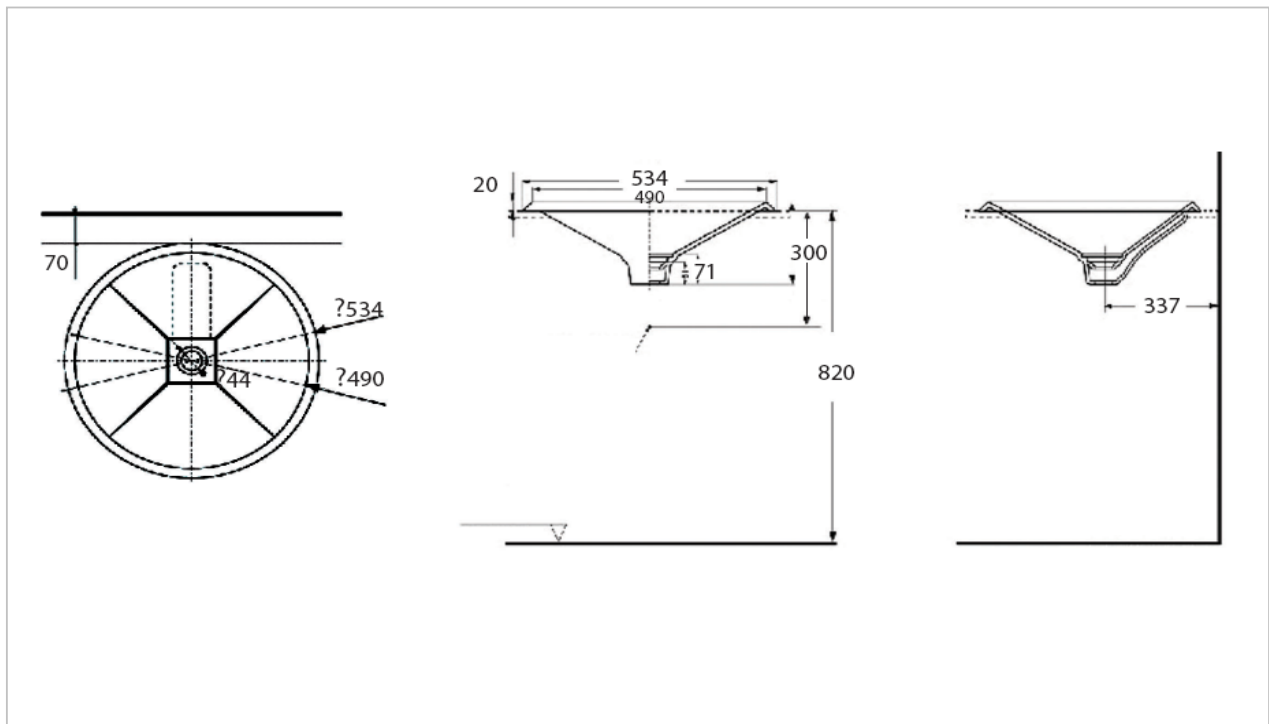

## LW382B

"EN" Self Rimming Lavatory

### Product Features

Size :  $\varnothing$  534 mm