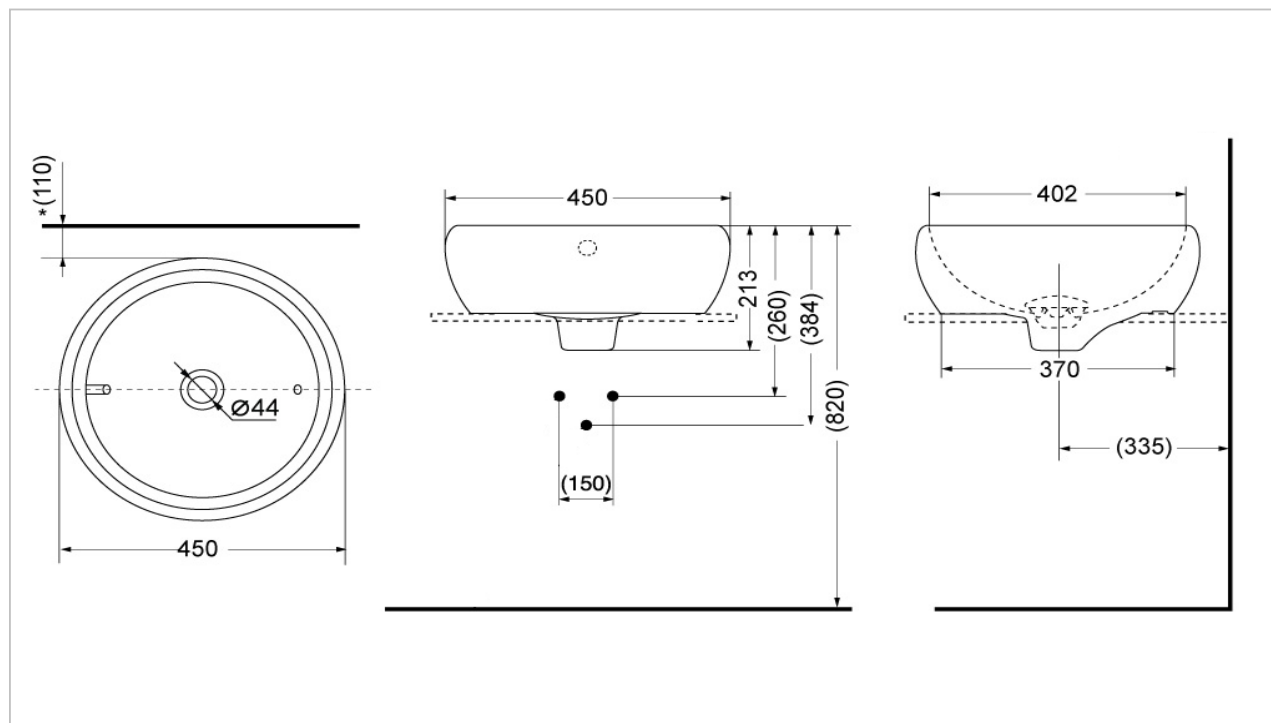

TOTO

LAVATORY

LW366B

"YAYOI" Console Lavatory

Product Features

Suggestion Fittings & Parts

Remark : We reserve the right to change some parts for suitability.

TOTO (THAILAND) CO.,LTD