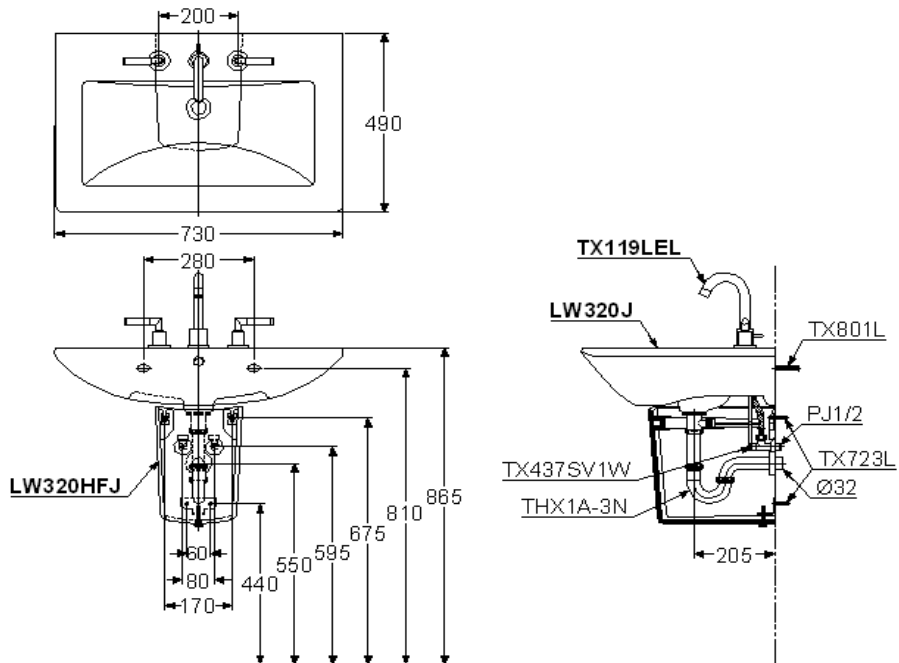

TOTO

LAVATORY

LW320J

"Bow" Pedestal Lavatory

Product Features

Half Pedestal Lavatory

Size : 730x490 mm

Standard : 1 Tap Hole

Made to Order : 3 Tap Holes (Center 8")

Suggestion Fittings & Parts

Remark : We reserve the right to change some parts for suitability.

TOTO (THAILAND) CO.,LTD

Bangkok Office : 598 Q House Ploenjit Building., G floor., Ploenchit Rd.,Lumpini, Pathumwan, Bangkok. 10330 Thailand