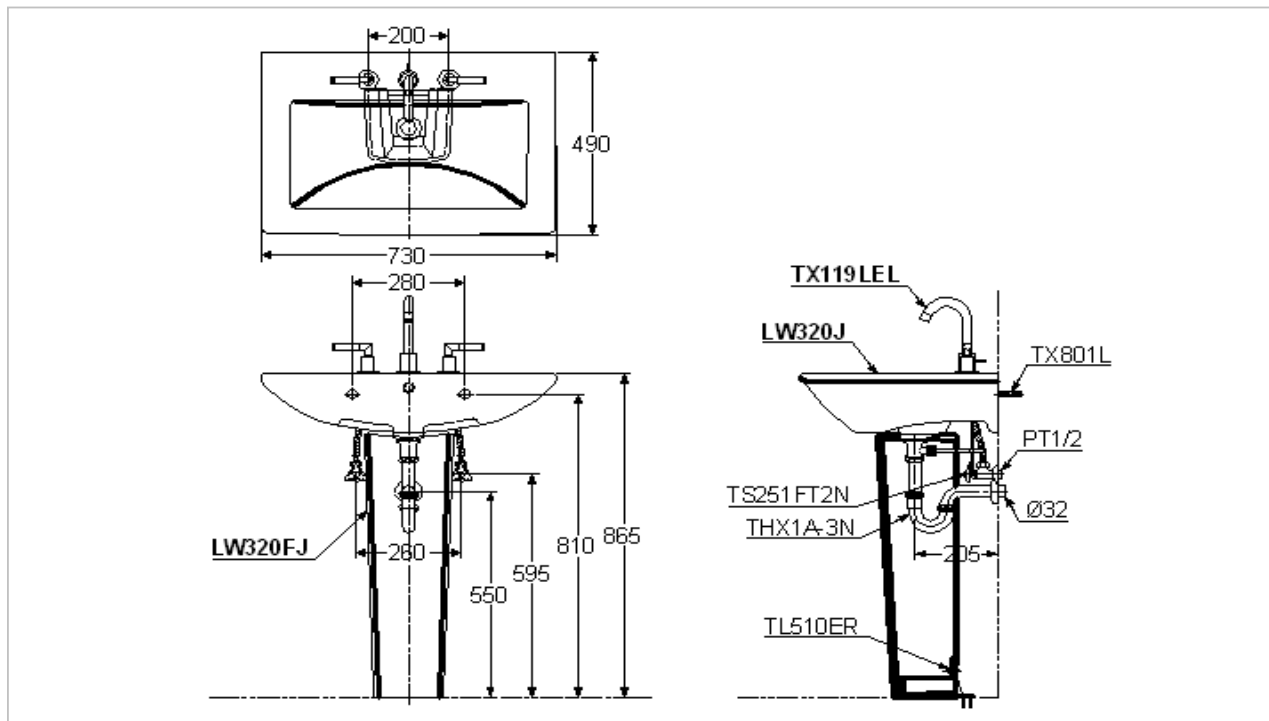

TOTO

LAVATORY

LW320J

"Bow" Pedestal Lavatory

Product Features

Size : 730x490 mm

Standard : 1 Tap Hole

Made to Order : 3 Tap Holes (Center 8")