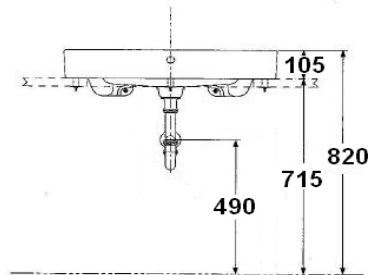

TOTO

LAVATORY

LW316JW/F

"Cube" Console Lavatory

Product Features

Size : 655x500x105 mm
3 Tap Holes (Center 8")

Suggestion Fittings & Parts

Remark : We reserve the right to change some parts for suitability.