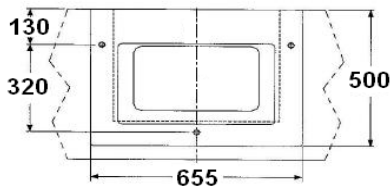

TOTO

LAVATORY

LW316JW/F

"Cube" Console Lavatory

Product Features

Size : 655x500x105 mm
3 Tap Holes (Center 8")

Suggestion Fittings & Parts

Remark : We reserve the right to change some parts for suitability.