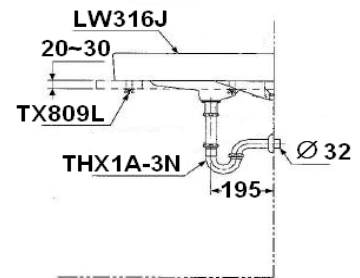

TOTO

LAVATORY

LW316JW/F

"Cube" Console Lavatory

Product Features

Size : 655x500x105 mm
3 Tap Holes (Center 8")

Suggestion Fittings & Parts

Remark : We reserve the right to change some parts for suitability.