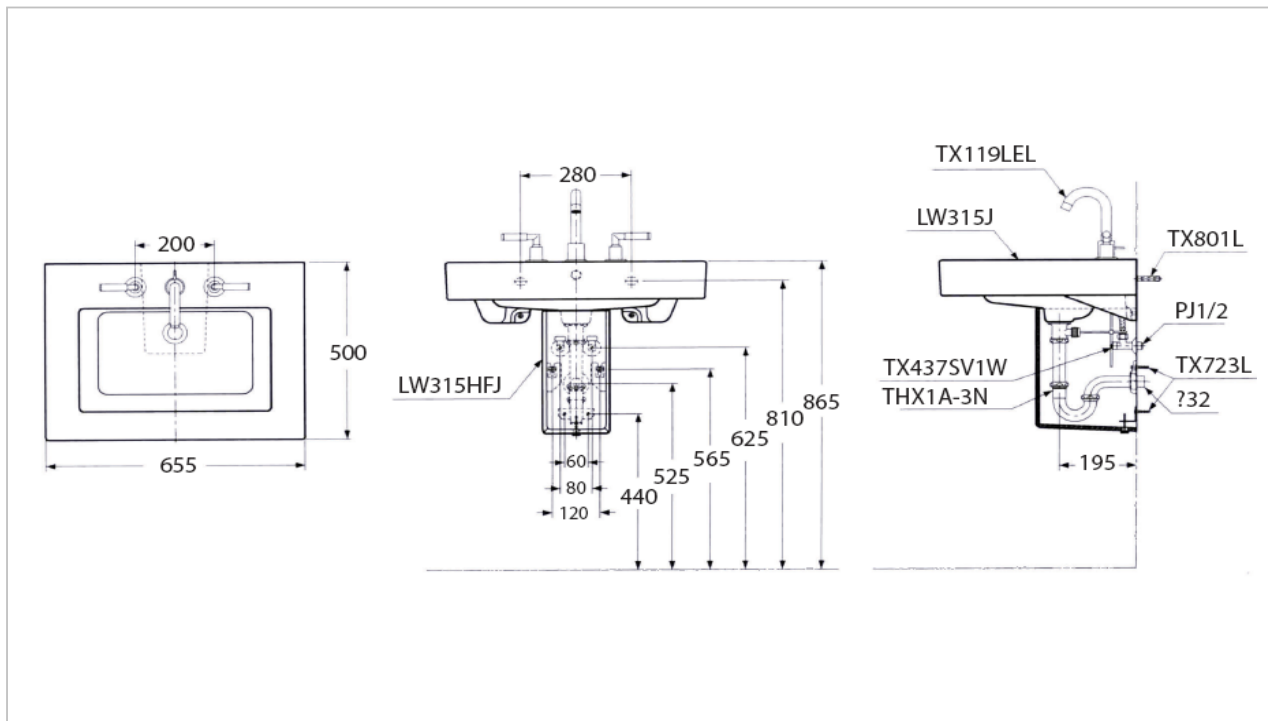

TOTO

LAVATORY

LW315JW/F/LW315HFJW/F

"Cube" Pedestal Lavatory

Product Features

Half Pedestal Lavatory

Size : 655x500 mm

Standard : 1 Tap Hole

Made to Order : 3 Tap Holes (Center 8")

Suggestion Fittings & Parts

Remark : We reserve the right to change some parts for suitability.

TOTO (THAILAND) CO.,LTD

Bangkok Office : 598 Q House Ploenjit Building., G floor., Ploenchit Rd., Lumpini, Pathumwan, Bangkok. 10330 Thailand