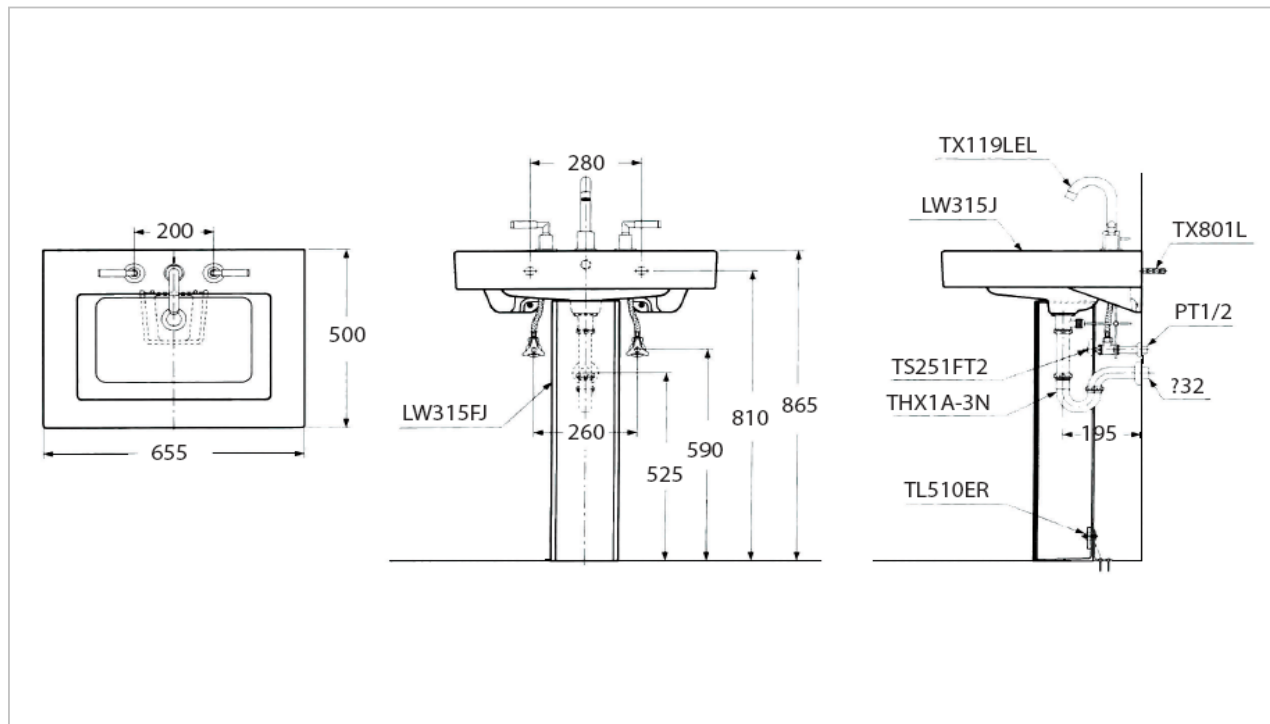

TOTO

LAVATORY

LW315JW/F/LW315FJW/F

"Cube" Pedestal Lavatory

Product Features

Size : 655x500 mm

Standard : 1 Tap Hole

Made to Order : 3 Tap Holes (Center 8")