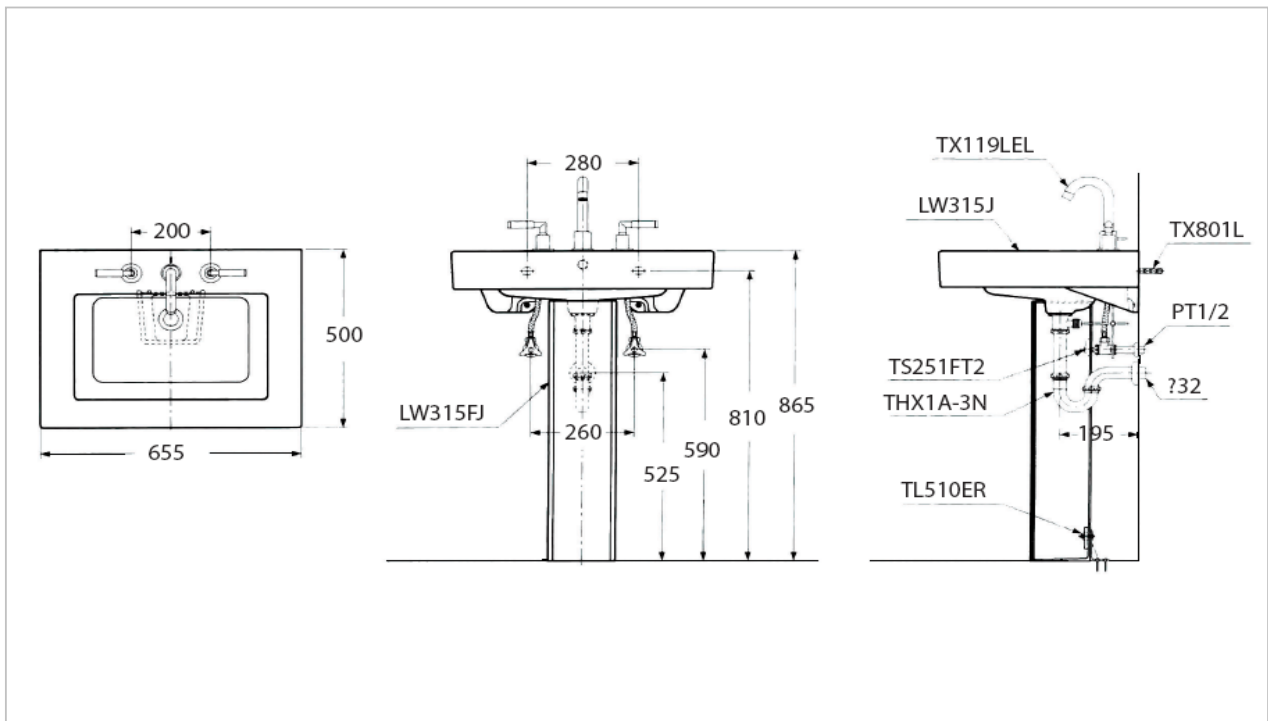

TOTO

LAVATORY

LW315J

"Cube" Pedestal Lavatory

Product Features

Size : 655x500 mm

Standard : 1 Tap Hole

Made to Order : 3 Tap Holes (Center 8")