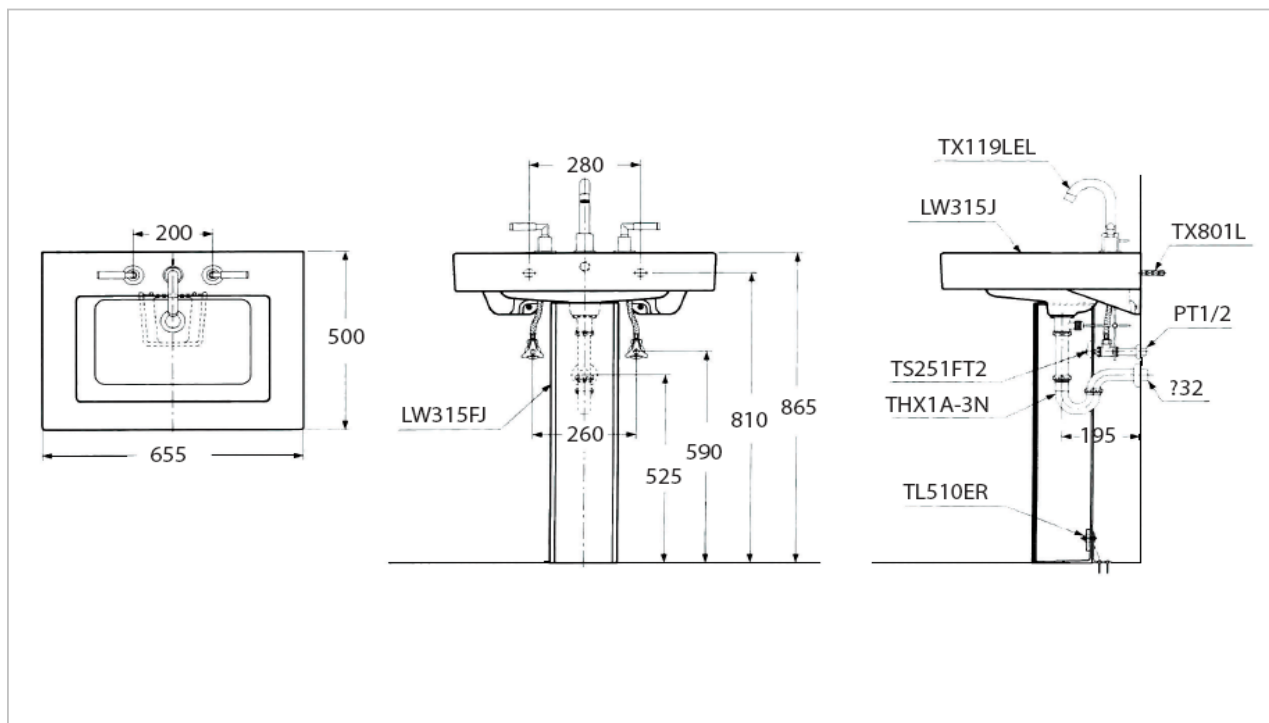

TOTO

LAVATORY

LW315J

"Cube" Pedestal Lavatory

Product Features

Size : 655x500 mm

Standard : 1 Tap Hole

Made to Order : 3 Tap Holes (Center 8")