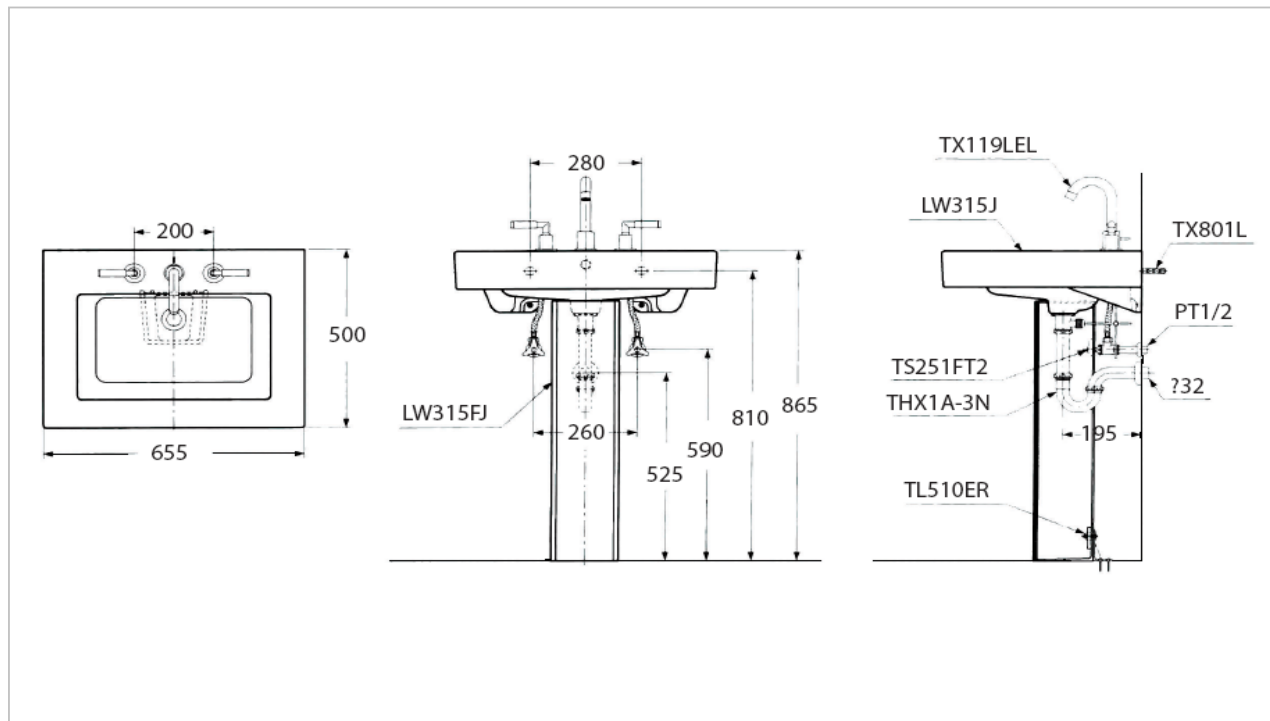

TOTO

LAVATORY

LW315CJW/F/LW315FJW/F

"Cube" Pedestal Lavatory

Product Features

Size : 655x500 mm

Standard : 1 Tap Hole

Made to Order : 3 Tap Holes (Center 8")