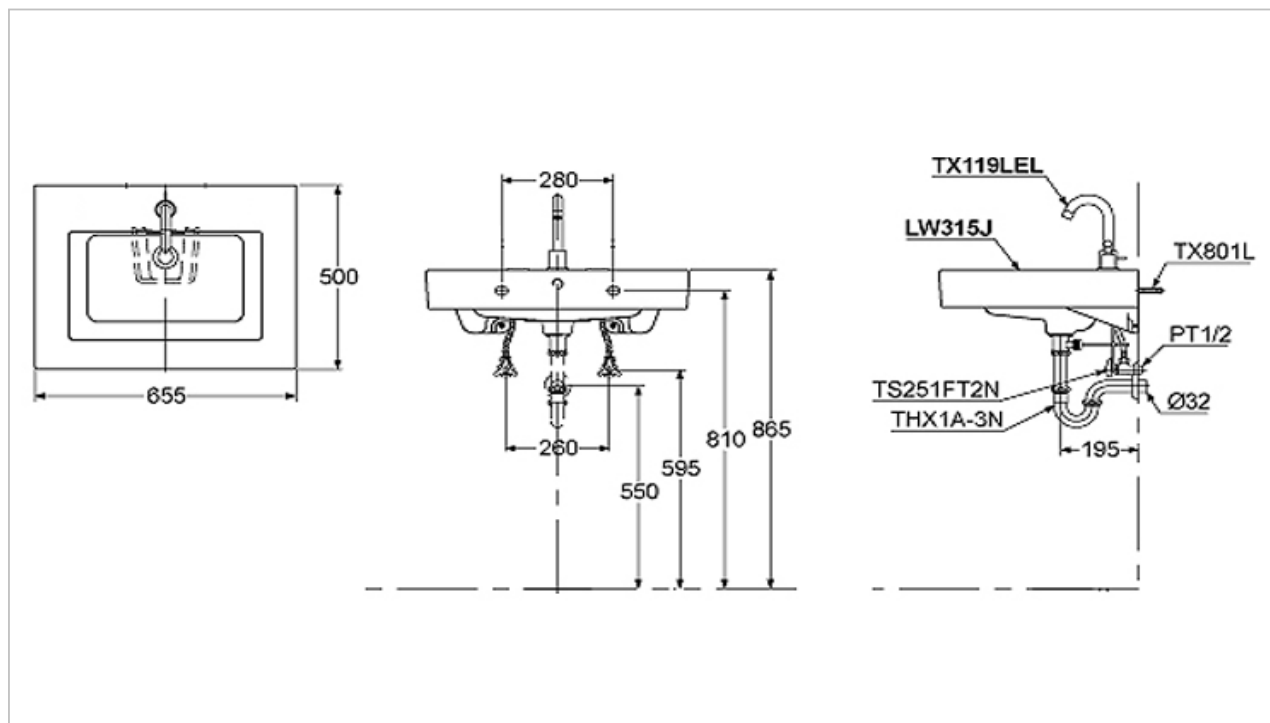

TOTO

LAVATORY

LW315CJW/F

"Cube" Pedestal Lavatory

Product Features

Size : 655x500 mm

Standard : 1 Tap Hole

Made to Order : 3 Tap Holes (Center 8")