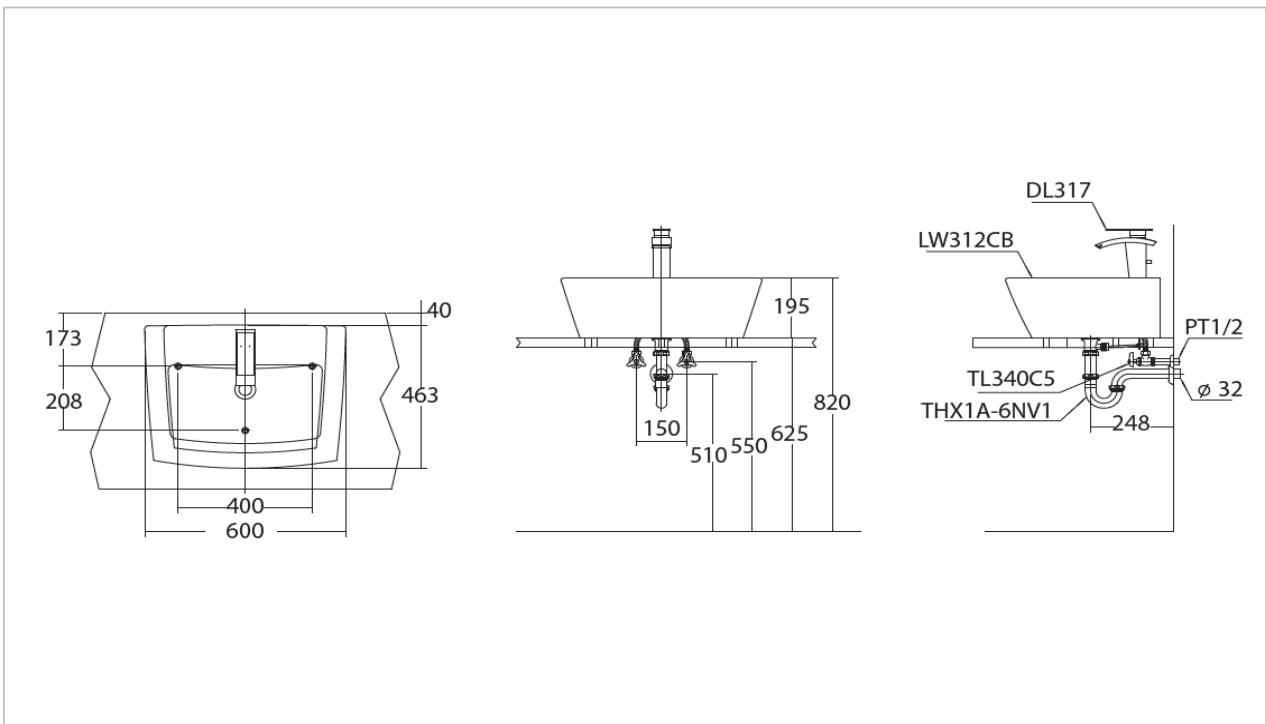

TOTO

LAVATORY

LW312CB#HN

"New Excelsior" Console Lavatory

Product Features

Size : 600x463x195 mm
Standard : 1 Tap Hole
Made to Order : 3 Tap Holes (Center 8")

Suggestion Fittings & Parts

Remark : We reserve the right to change some parts for suitability.