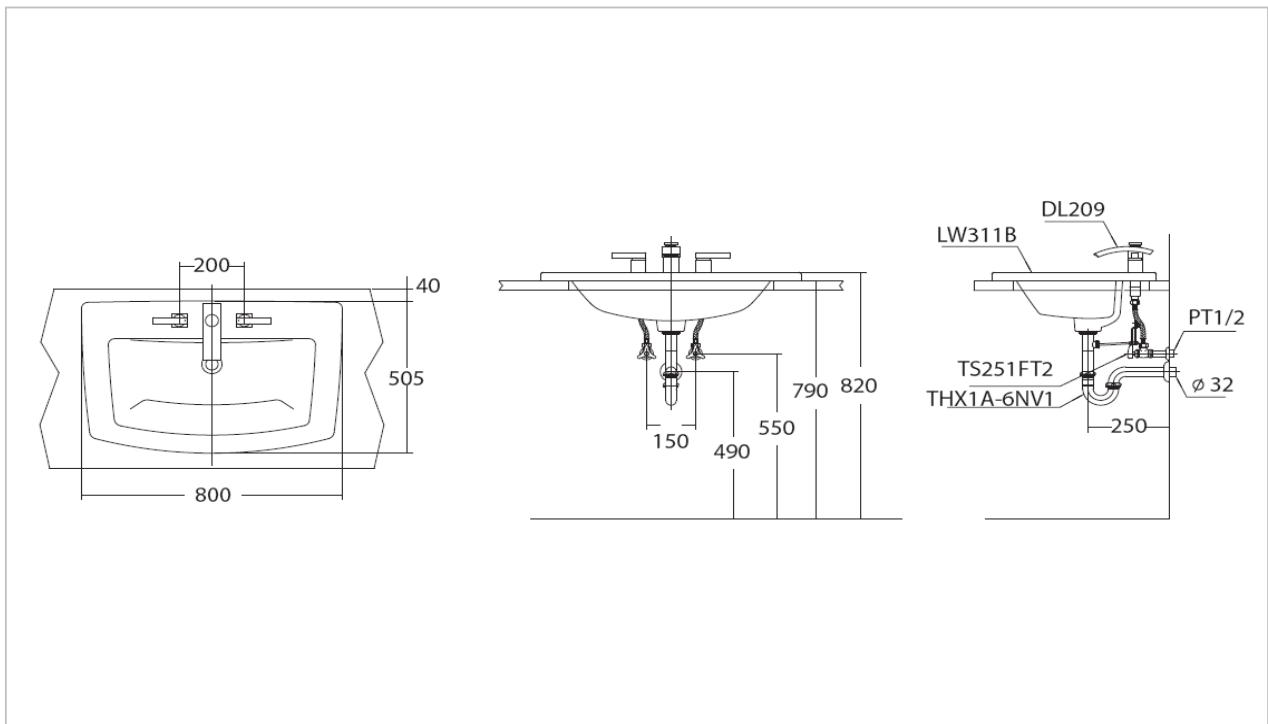

TOTO

LAVATORY

LW311B#HN

"New Excelsior" Self Rimming Lavatory

Product Features

Size : 800x505 mm

Standard : 1 Tap Hole

Made to Order : 3 Tap Holes (Center 8")