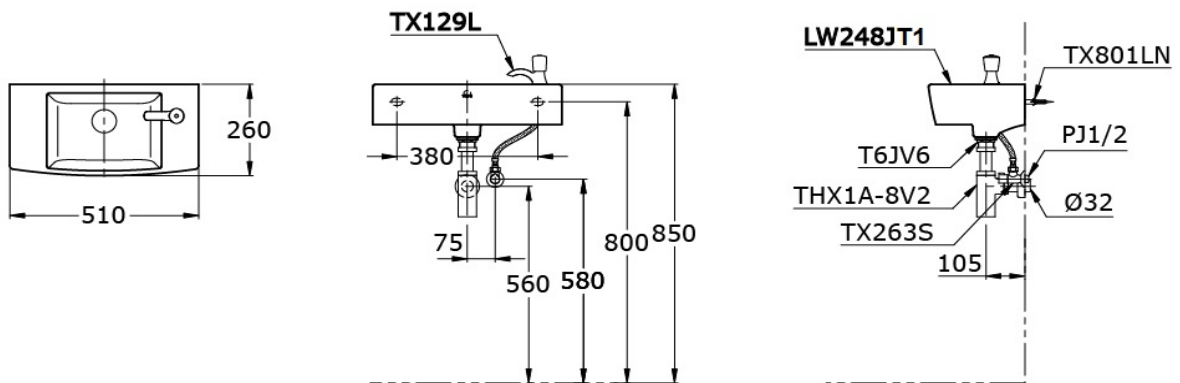

#### Product Features

size : 510 x 260 mm.