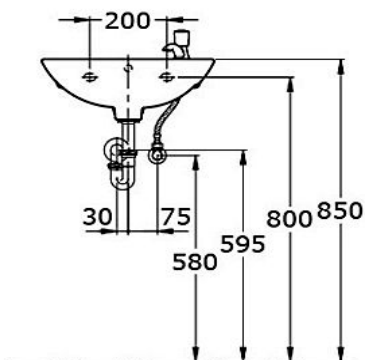

TOTO

TOILET

LW246J

Wall Hung Lavatory

Product Features

Suggestion Fittings & Parts

Remark : We reserve the right to change some parts for suitability.

TOTO (THAILAND) CO.,LTD