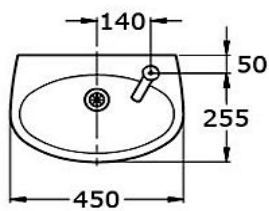

TOTO

TOILET

LW246J

Wall Hung Lavatory

Product Features

Suggestion Fittings & Parts

Remark : We reserve the right to change some parts for suitability.

TOTO (THAILAND) CO.,LTD