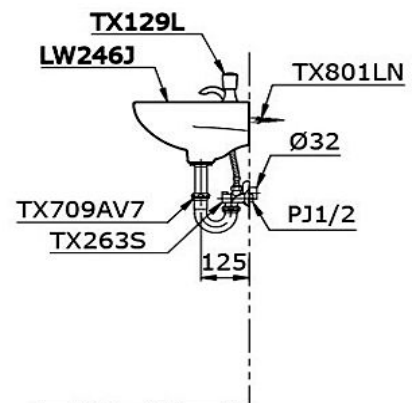

TOTO

TOILET

LW246J

Wall Hung Lavatory

Product Features

Suggestion Fittings & Parts

Remark : We reserve the right to change some parts for suitability.

TOTO (THAILAND) CO.,LTD