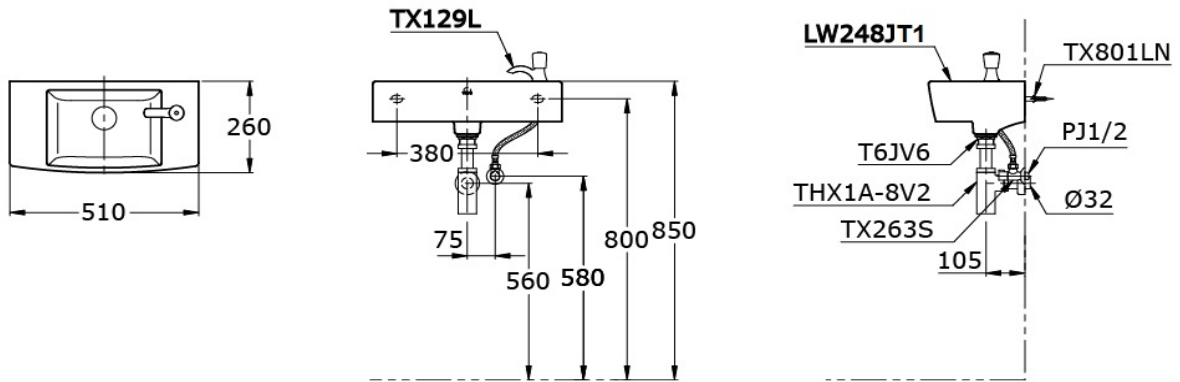

TOTO

TOILET

LW2468JT1

Wall Hung Lavatory

Product Features

size : 510 x 260 mm.

Suggestion Fittings & Parts

Remark : We reserve the right to change some parts for suitability.