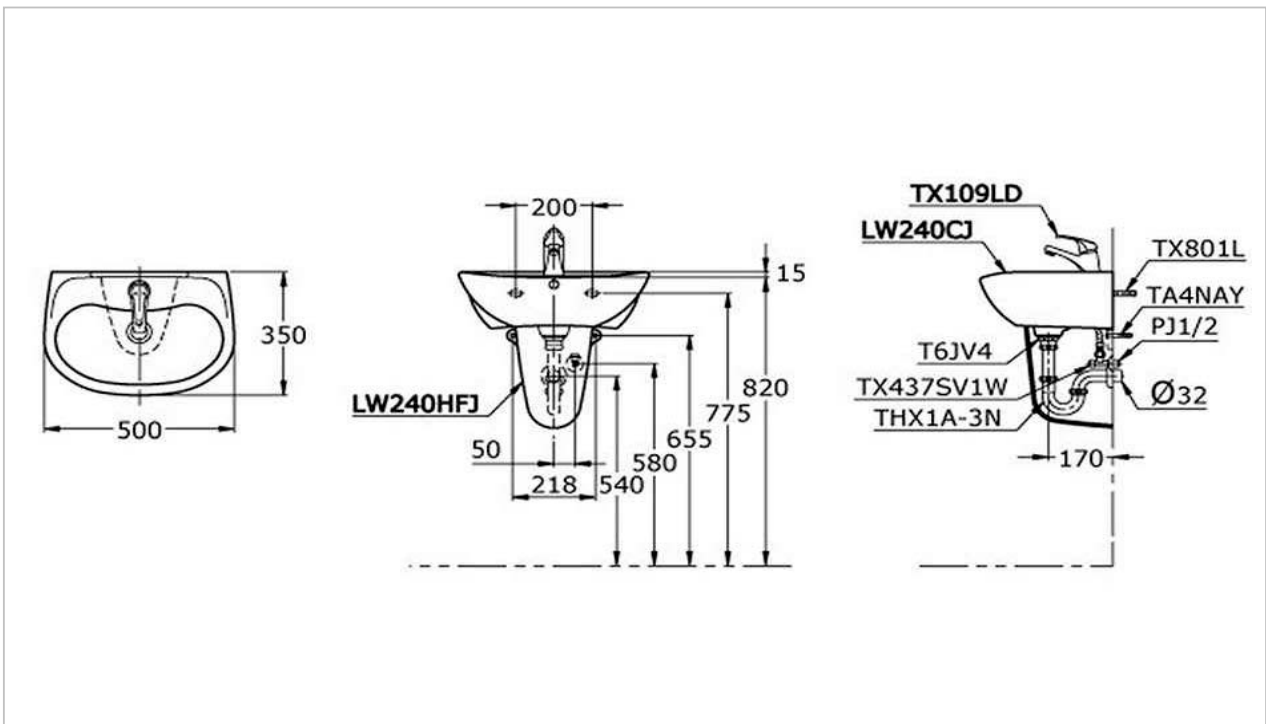

# TOILET

# LW240CJ/LW240H

*Pedestal Lavatory*

Product Features

Suggestion Fittings & Parts

Remark : We reserve the right to change some parts for suitability.

TOTO (THAILAND) CO.,LTD

Bangkok Office : 598 Q House Ploenjit Building., G floor., Ploenchit Rd.,Lumpini, Pathumwan, Bangkok. 10330 Thailand