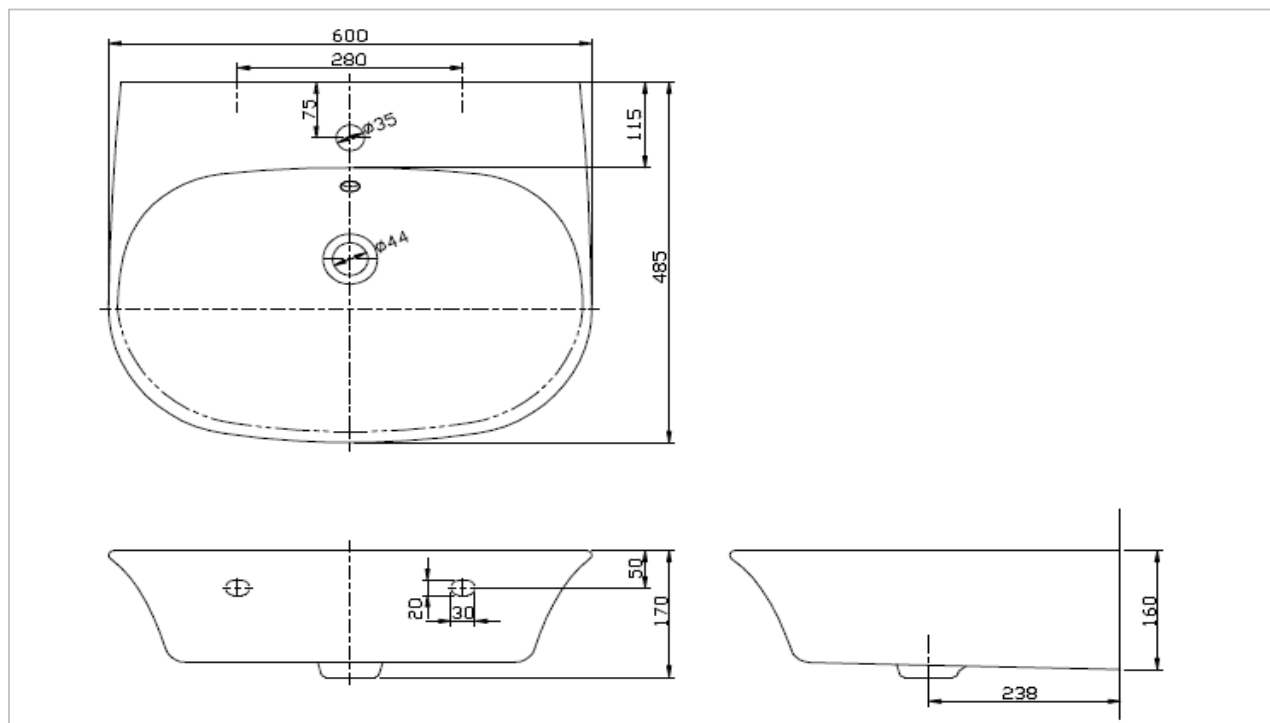

TOTO

TOILET

LW196K

"Willow" Wall Hung Lavatory

Product Features

Size : 600w x 485D x 170H mm.

Suggestion Fittings & Parts

Remark : We reserve the right to change some parts for suitability.