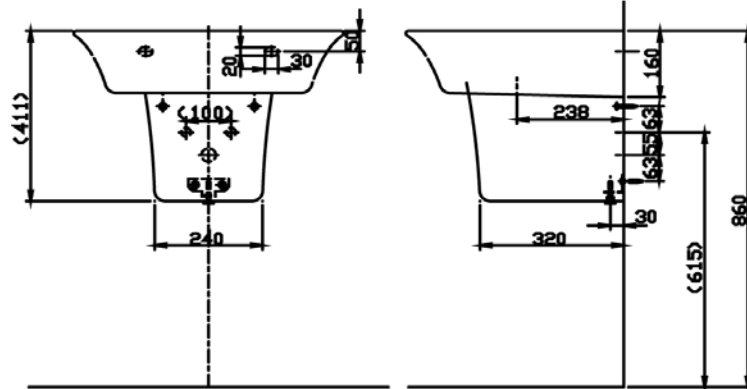

TOTO

LAVATORIES

LW196K+LW196HFK

WILLOW

Product Features

Wall Hung Lavatory with Half Pedestal
(1 Tap Hole)

Size : 600W x 485D x 411H mm

Suggestion Fittings & Parts