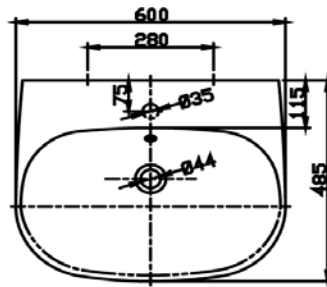

TOTO

LAVATORIES

LW196K+LW196HFK

WILLOW

Product Features

Wall Hung Lavatory with Half Pedestal
(1 Tap Hole)

Size : 600W x 485D x 411H mm

Suggestion Fittings & Parts