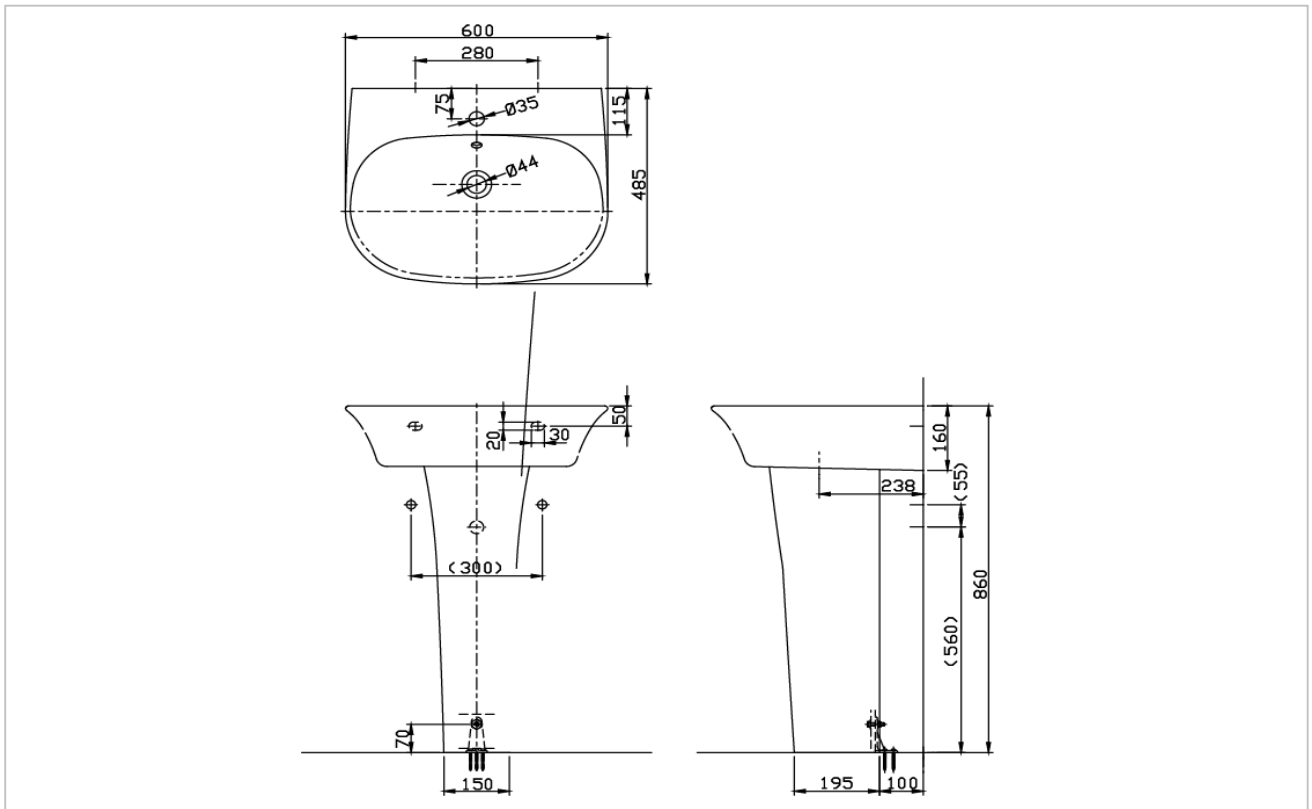

TOTO

LAVATORIES

LW196K+LW196FK

WILLOW

Product Features

Wall Hung Lavatory with Full Pedestal
(1 Tap Hole)

Size : 600W x 485D x 860H mm

Suggestion Fittings & Parts