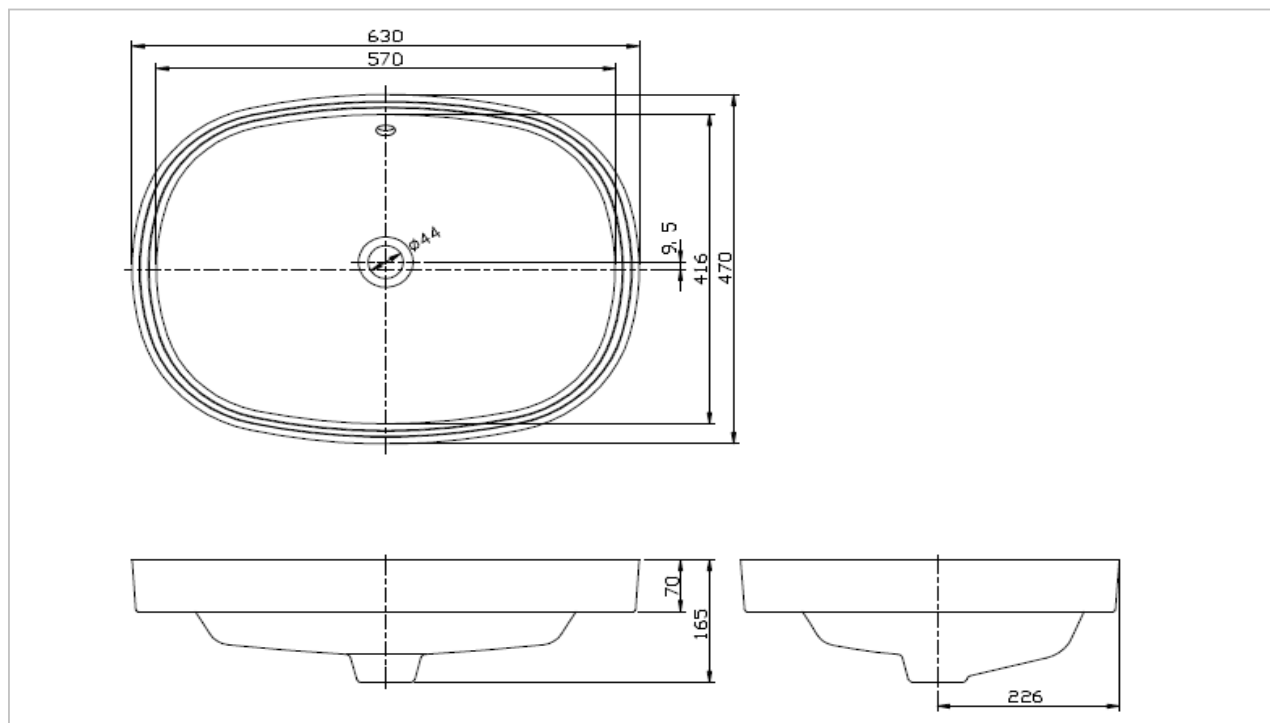

TOTO

TOILET

LW194K

"Willow" Under Counter Lavatory

Product Features

Size : 630w x 470D x 165H mm.

Suggestion Fittings & Parts

Remark : We reserve the right to change some parts for suitability.