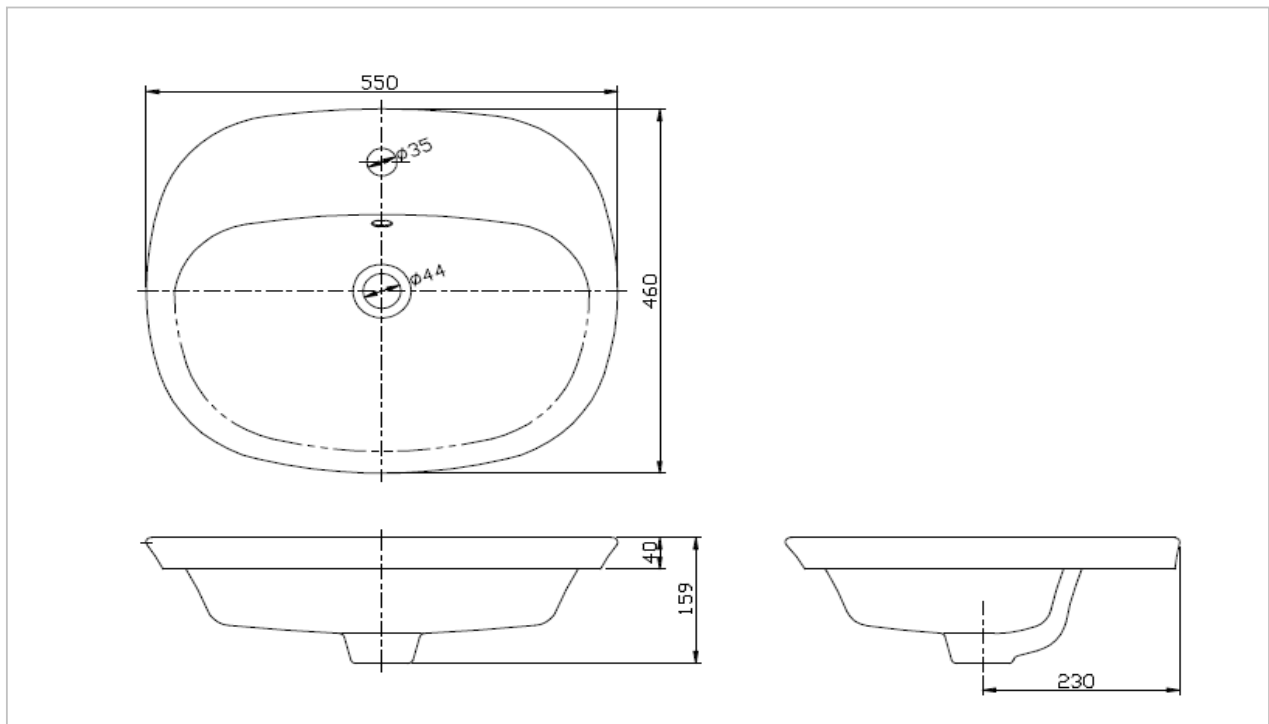

**TOTO**

**TOILET**

**LW192K**

*"Willow" Self Rimming Lavatory*

**Product Features**

Size : 550w x 160D x 159H mm.

**Suggestion Fittings & Parts**

Remark : We reserve the right to change some parts for suitability.