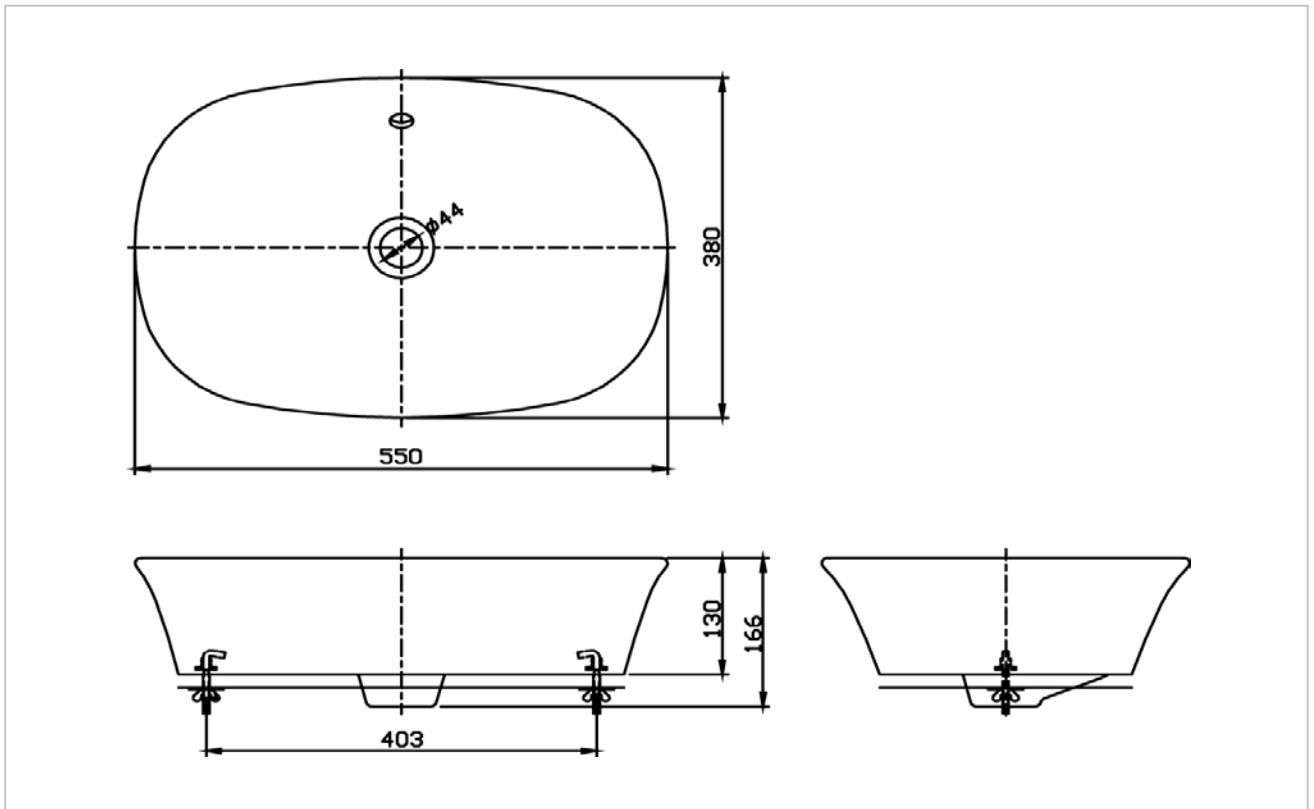

#### Product Features

Console Lavatory

Size : 550W x 380D x 130H mm

Suggestion Fittings & Parts

Remark : We reserve the right to change some parts for suitability.

TOTO (THAILAND) CO.,LTD  
Bangkok Office : G Tower Grand Rama 9,12th Floor, South Wing, 9 Rama IX Road,  
Huaykwang Sub-district,Huaykwang District, Bangkok. 10310 Thailand  
Tel : +(66)2-117-9520(AUTO) Fax : +(66)2-117-9527  
th.toto.com