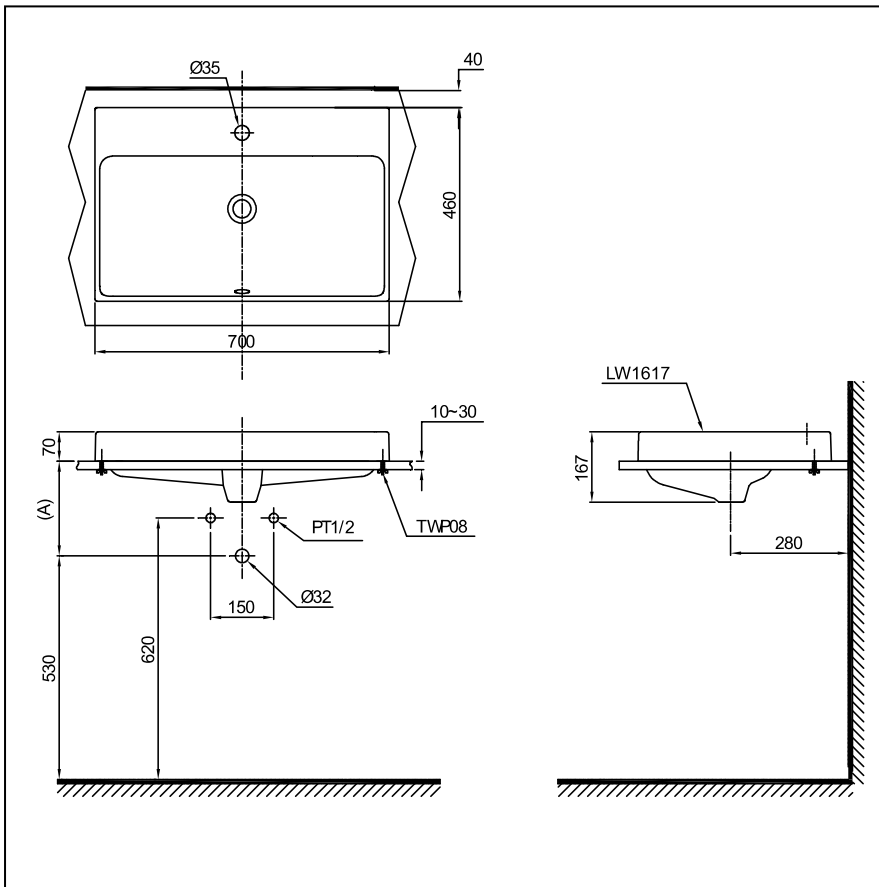

Drawing:

TOTO (THAILAND) CO.,LTD

Bangkok Office : G Tower Grand Rama 9,12th Floor, South Wing, 9 Rama IX Road,Huaykwang Sub-district,Huaykwang District, Bangkok. 10310 Thailand
Tel : +(66)2-117-9520(AUTO) Fax : +(66)2-117-9527
th.toto.com