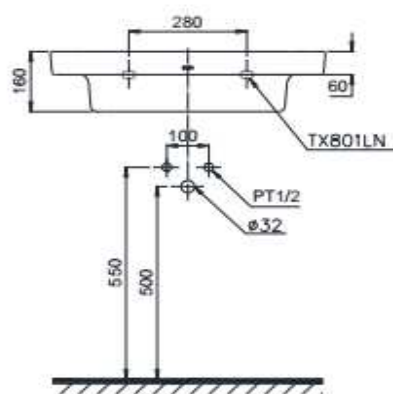

TOTO

LAVATORY

LW136WF

Wall Hung Lavatory

Product Features

Size : 654 × 483 × 160 mm
Color : White

Suggestion Fittings & Parts

Remark : We reserve the right to change some parts for suitability.