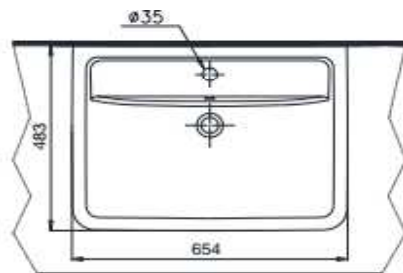

TOTO

LAVATORY

LW136WF

Wall Hung Lavatory

Product Features

Size : 654 × 483 × 160 mm
Color : White

Suggestion Fittings & Parts

Remark : We reserve the right to change some parts for suitability.