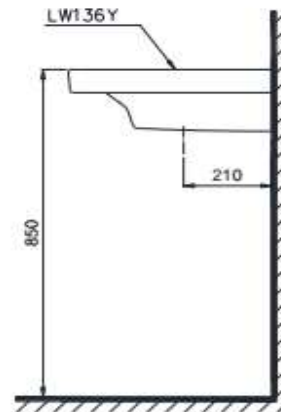

TOTO

LAVATORY

LW136WF

Wall Hung Lavatory

Product Features

Size : 654 × 483 × 160 mm
Color : White

Suggestion Fittings & Parts

Remark : We reserve the right to change some parts for suitability.