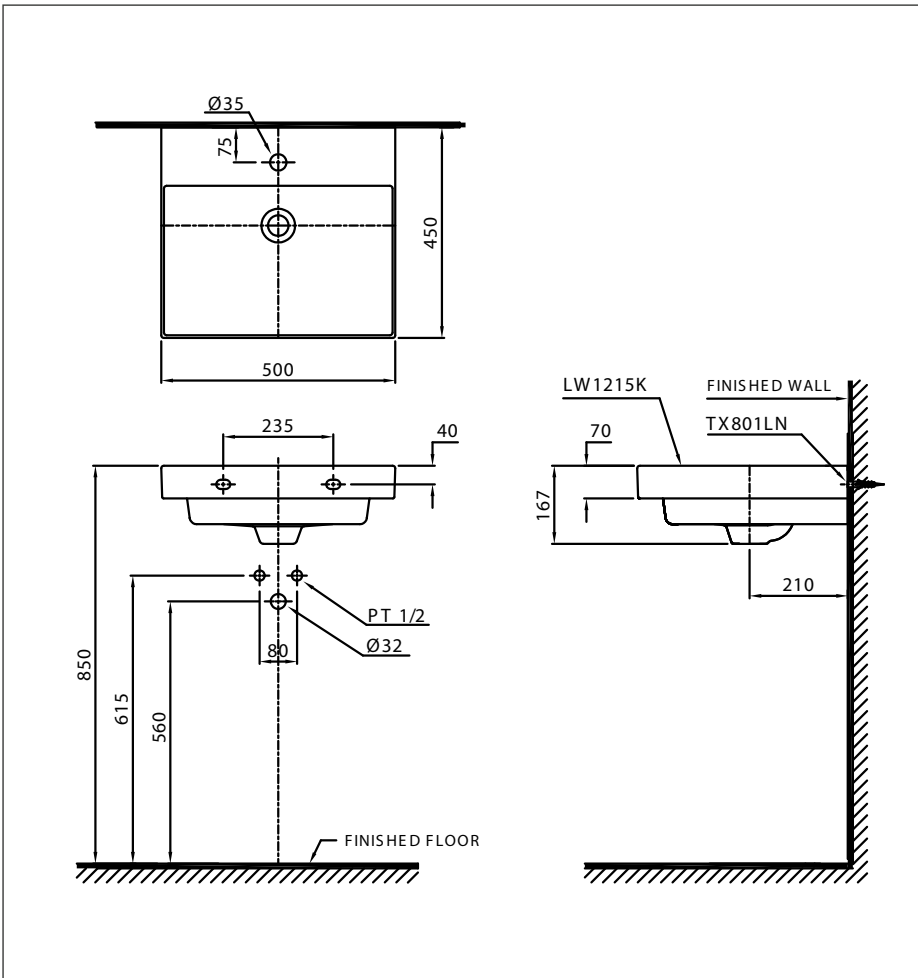

Wall Hung Lavatory

LW1215K

Features

- CEFIONTECT Technology : super smooth, ion barrier glazing for a clean lavatory
- Unique profile design, simple and stylish

Specifications

Size : 500W x 450D x 167H mm

Parts description

Faucet not included

- **LW1215K**
Wall Hung Lavatory

Colors

White

Please consult a TOTO representative for details