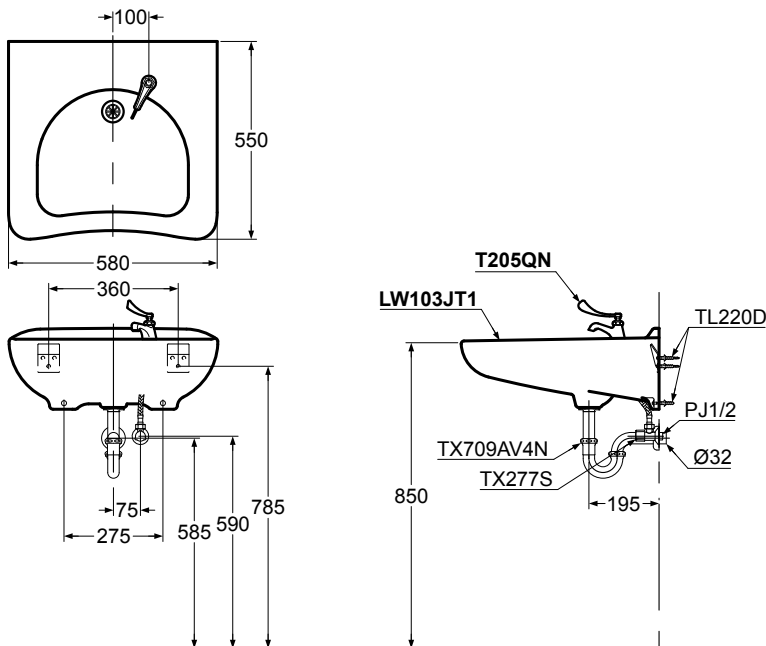

Wall Hung Lavatory
for Disable Person

LW103JT1W/F

Features

- Petite, suitable for little space
- Rear overflow

Specifications

Size : 580W x 550D mm

Parts description

Faucet not included

- **LW103JT1**

Lavatory Body (1 Tap Hole)

*without Plug & Waste TS611(HM)

Colors

White

Please consult a TOTO representative for details

TOTO (THAILAND) CO.,LTD

Bangkok Office : G Tower Grand Rama 9,12th Floor, South Wing, 9 Rama IX Road, Huaykwang Sub-district, Huaykwang District, Bangkok. 10310 Thailand
Tel : +(66)2-117-9520(AUTO) Fax : +(66)2-117-9527
th.toto.com