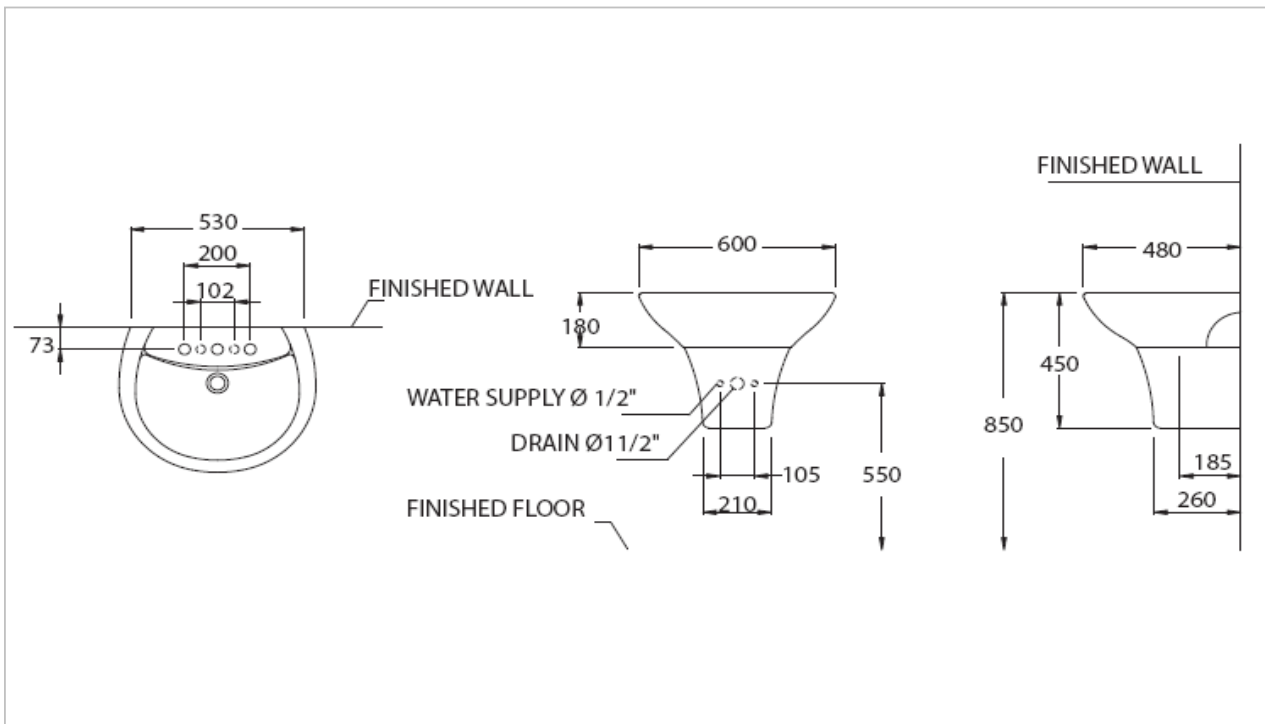

## LT942/PT942H

*"European" Pedestal Lavatory*

### Product Features

Half Pedestal Lavatory

Size : 600x480 mm

Standard : 1 Tap Hole

Made to Order : 3 Tap Holes (Center 8")