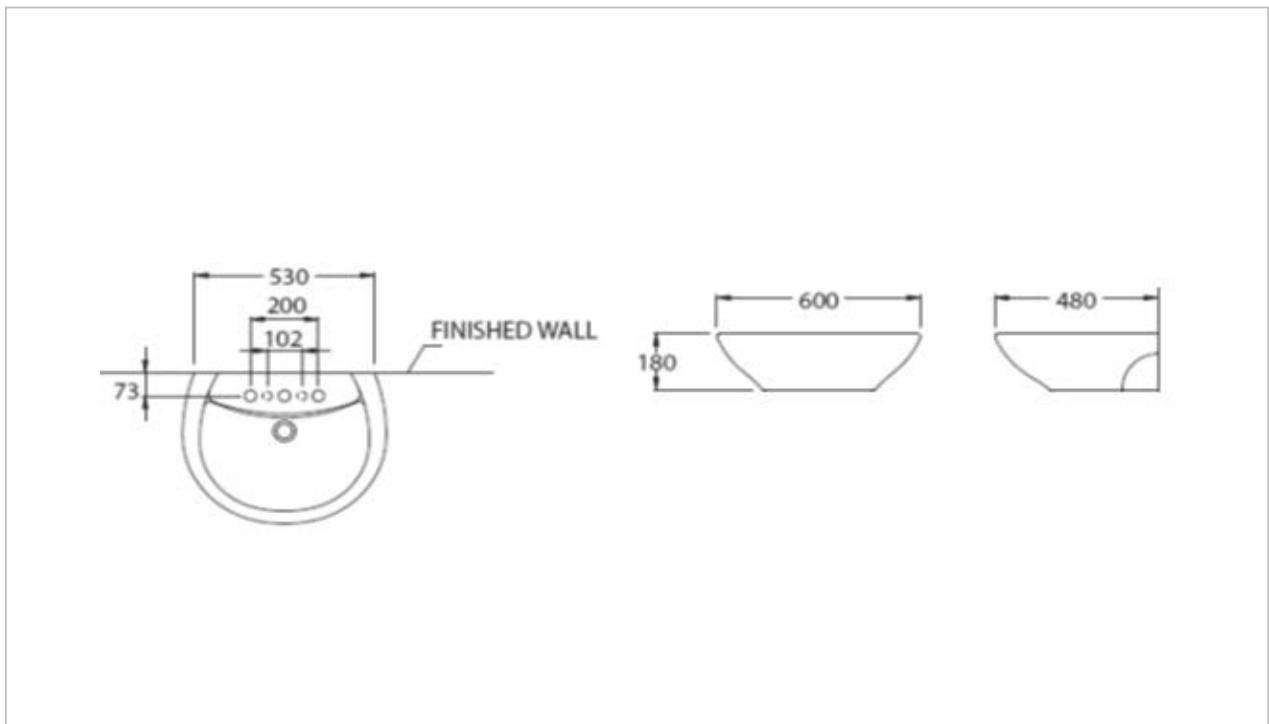

TOTO

LAVATORY

LT942

"European" Pedestal Lavatory

Product Features

Size : 600x480 mm

Standard : 1 Tap Hole

Made to Order : 3 Tap Holes (Center 8")