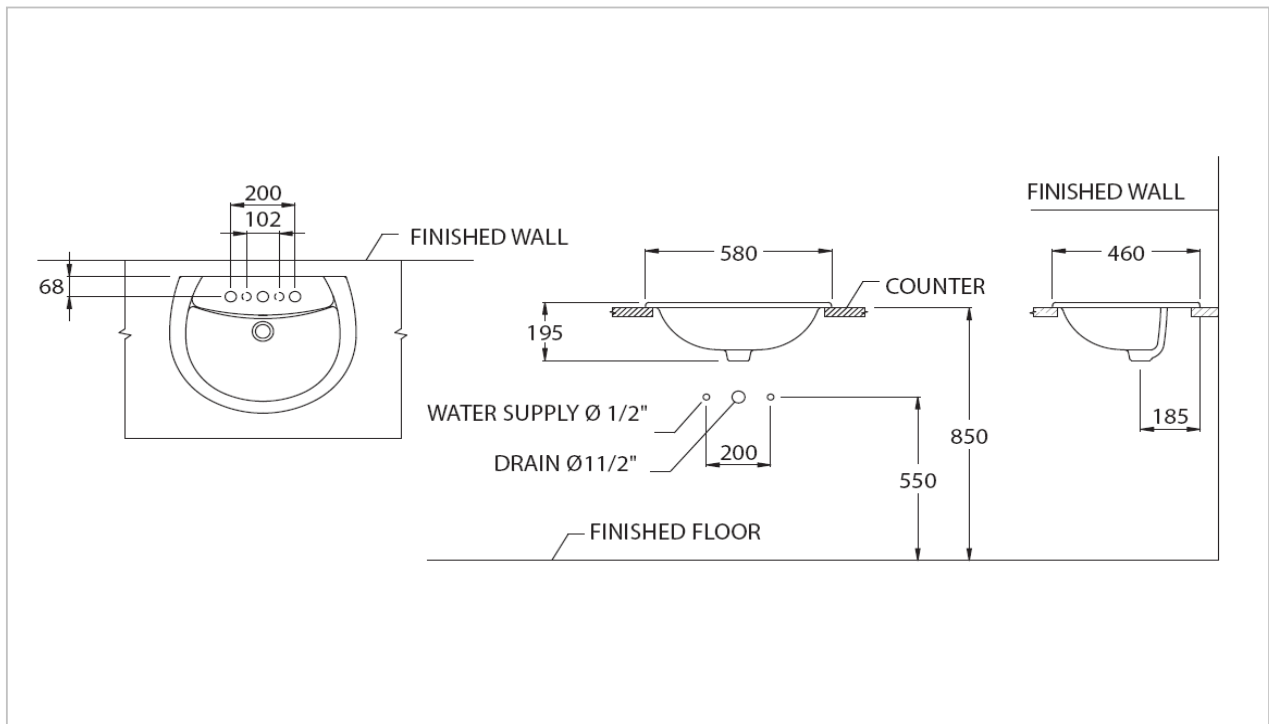

TOTO

LAVATORY

LT941

"European" Self Rimming Lavatory

Product Features

Size : 580x460 mm

Standard : 1 Tap Hole

Made to Order : 3 Tap Holes (Center 8")