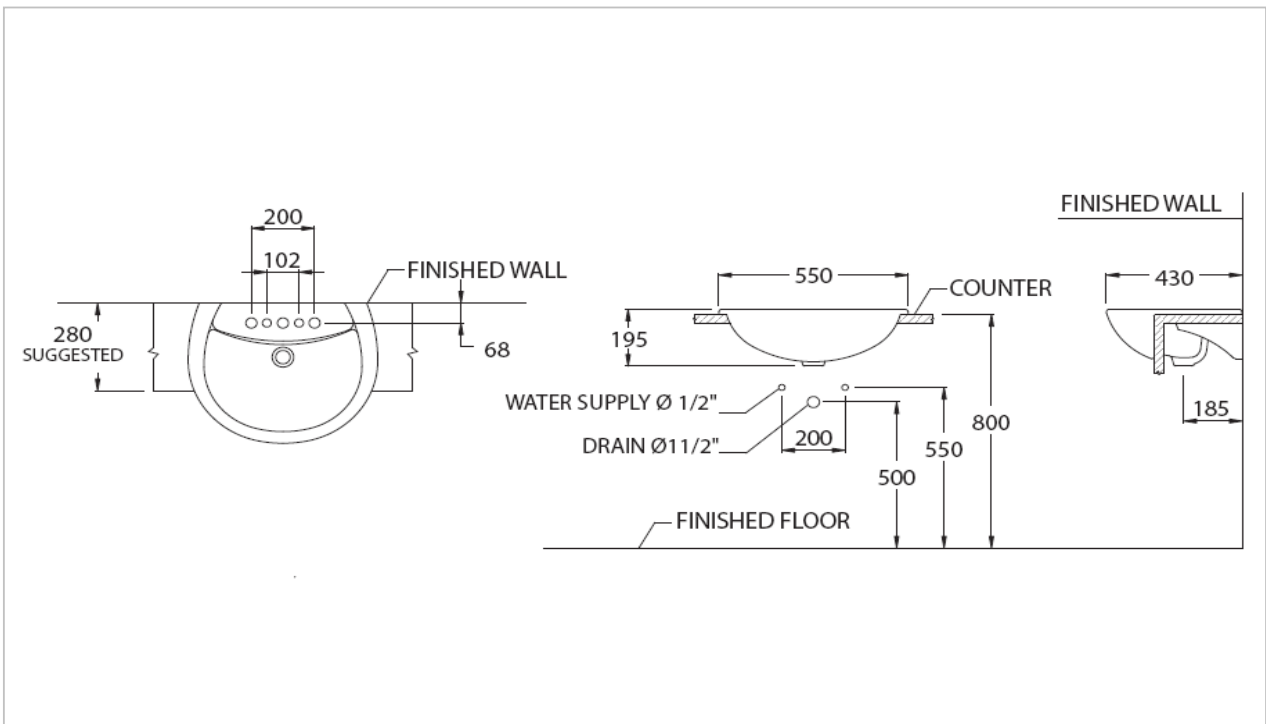

TOTO

LAVATORY

LT940

"European" Semi Recessed Lavatory

Product Features

Size : 550x430 mm

Suggestion Fittings & Parts

Remark : We reserve the right to change some parts for suitability.