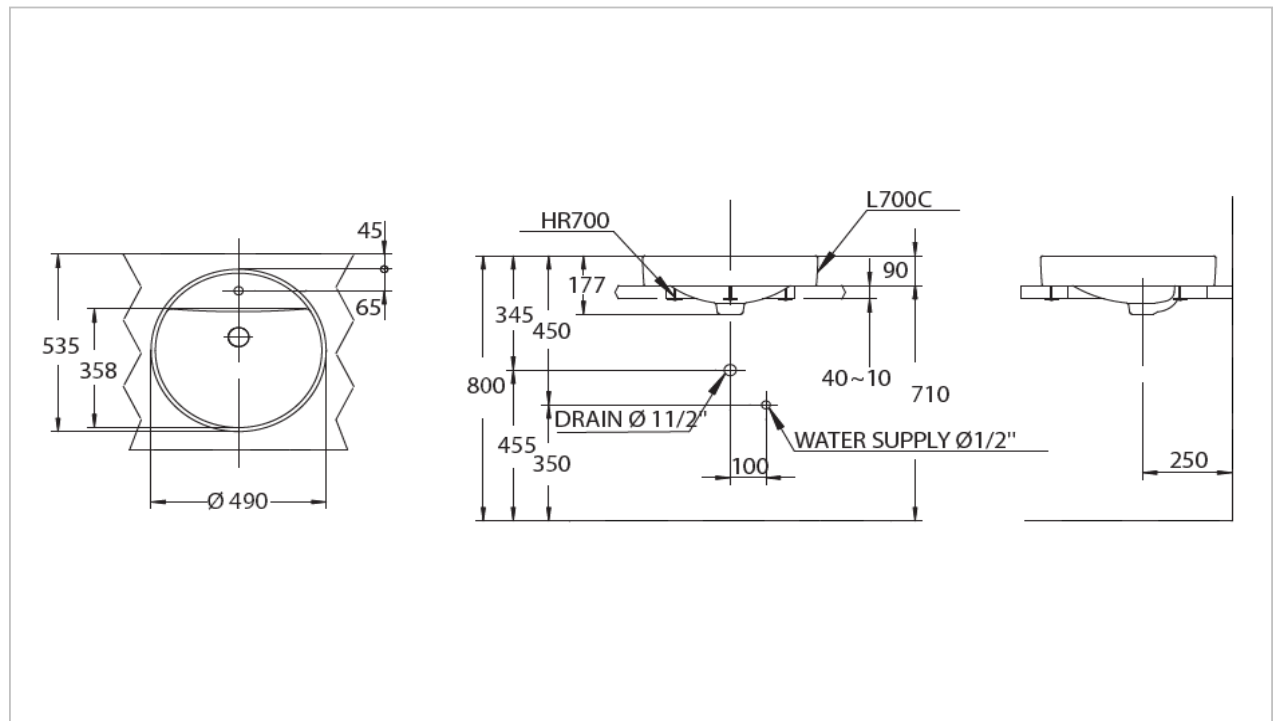

TOTO

LAVATORY

LT700CET

Console Lavatory

Product Features

Size : \varnothing 490x90 mm

Suggestion Fittings & Parts

Remark : We reserve the right to change some parts for suitability.