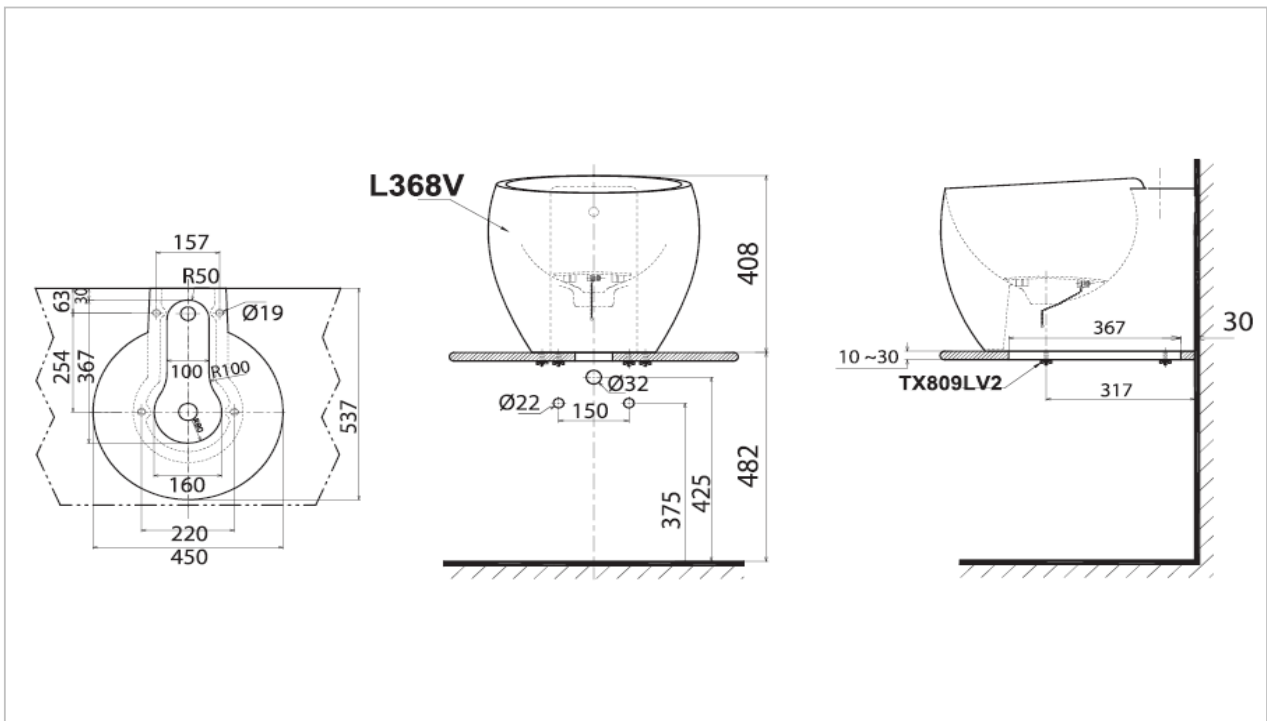

TOTO

LAVATORY

LT368C

"YAYOI" Console Lavatory

Product Features

Size : 450x537 mm.
CeFIONtect glaze

Suggestion Fittings & Parts

Remark : We reserve the right to change some parts for suitability.