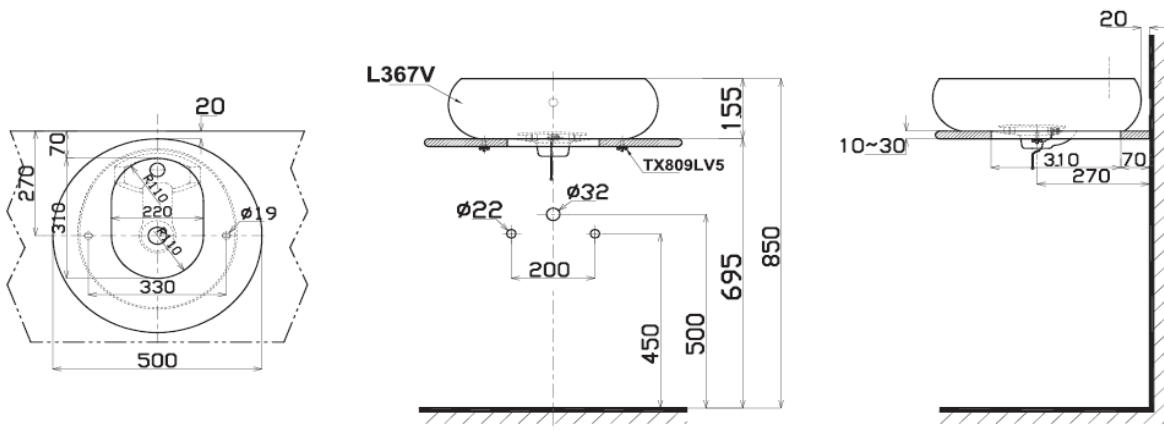

### Product Features

Size : 500x500 mm.  
CeFIONtect glaze