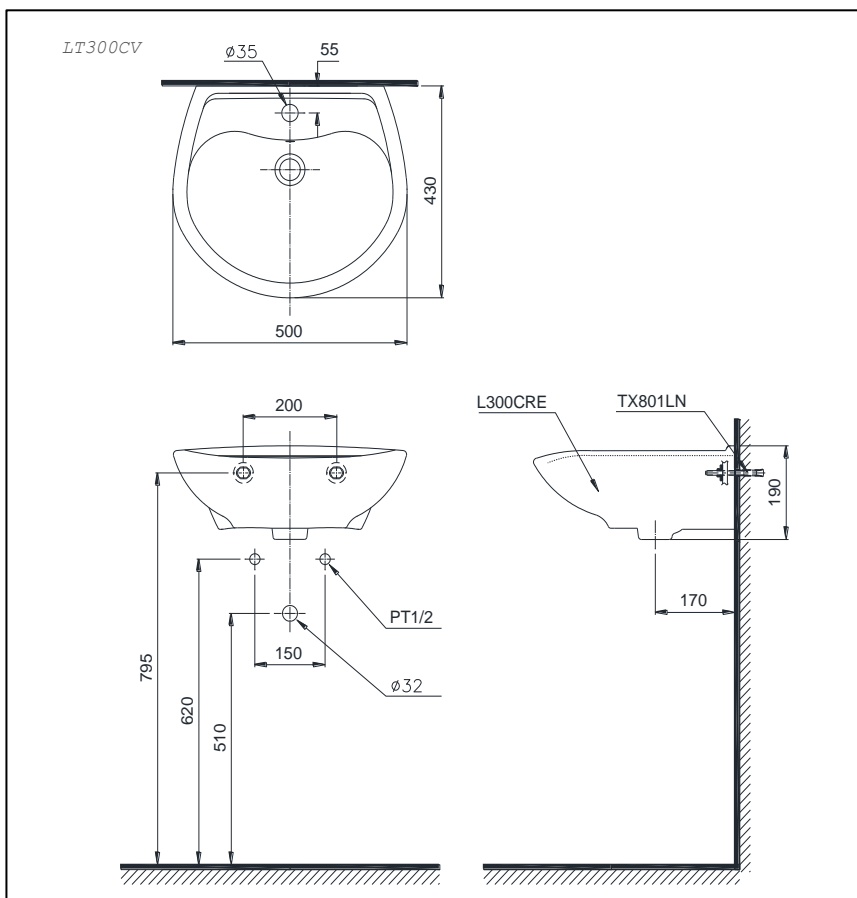

Item number: **LT300CV**

Features

- Simple, elegant styling
- Petite, suitable for little space
- Rear overflow

Specifications

Size : 500Wx430Dx190H (mm)

Parts description

- **LT300CV**
Lavatory
- **L300CRE**
Lavatory Body
- **TX801LN**
Wall Mounting Bolt

Lavatory faucet are not included.

Wall Hung Lavatory

Drawing:

Colors

White

Remarks:

Please call TOTO sales representative for consultancy of lavatory faucet and drainage pipe fitting.