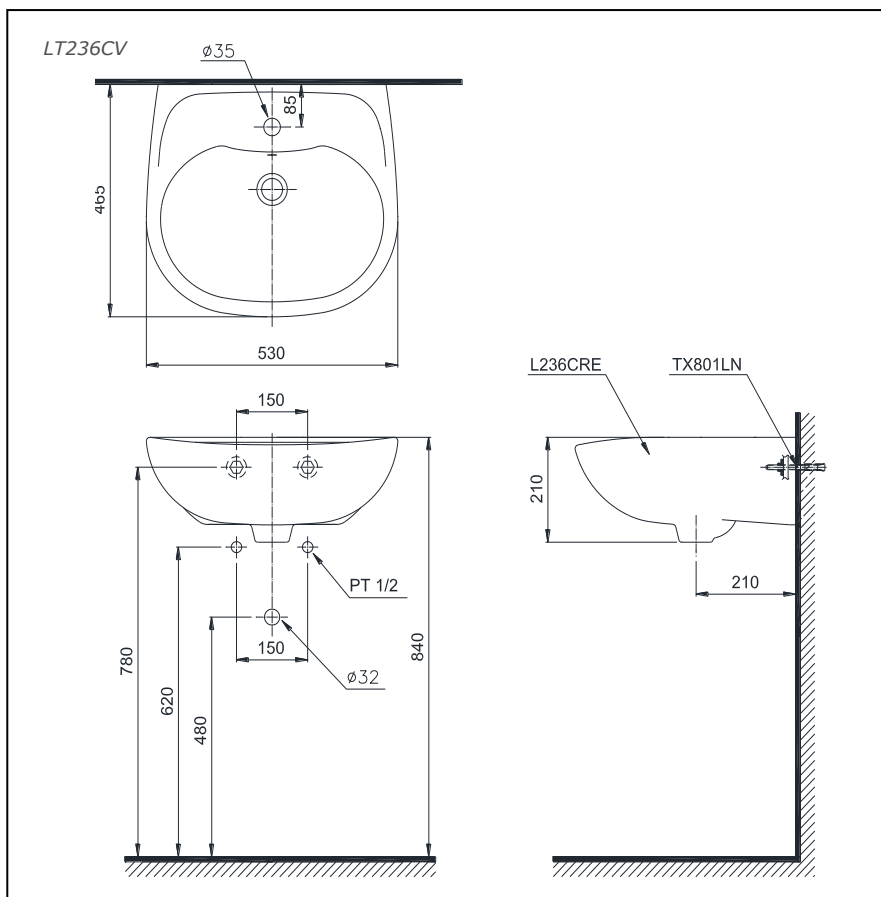

Wall Hung Lavatory

Drawing:

Colors

White

Remarks:

Please call TOTO sales representative for consultancy of lavatory faucet and drainage pipe fitting.